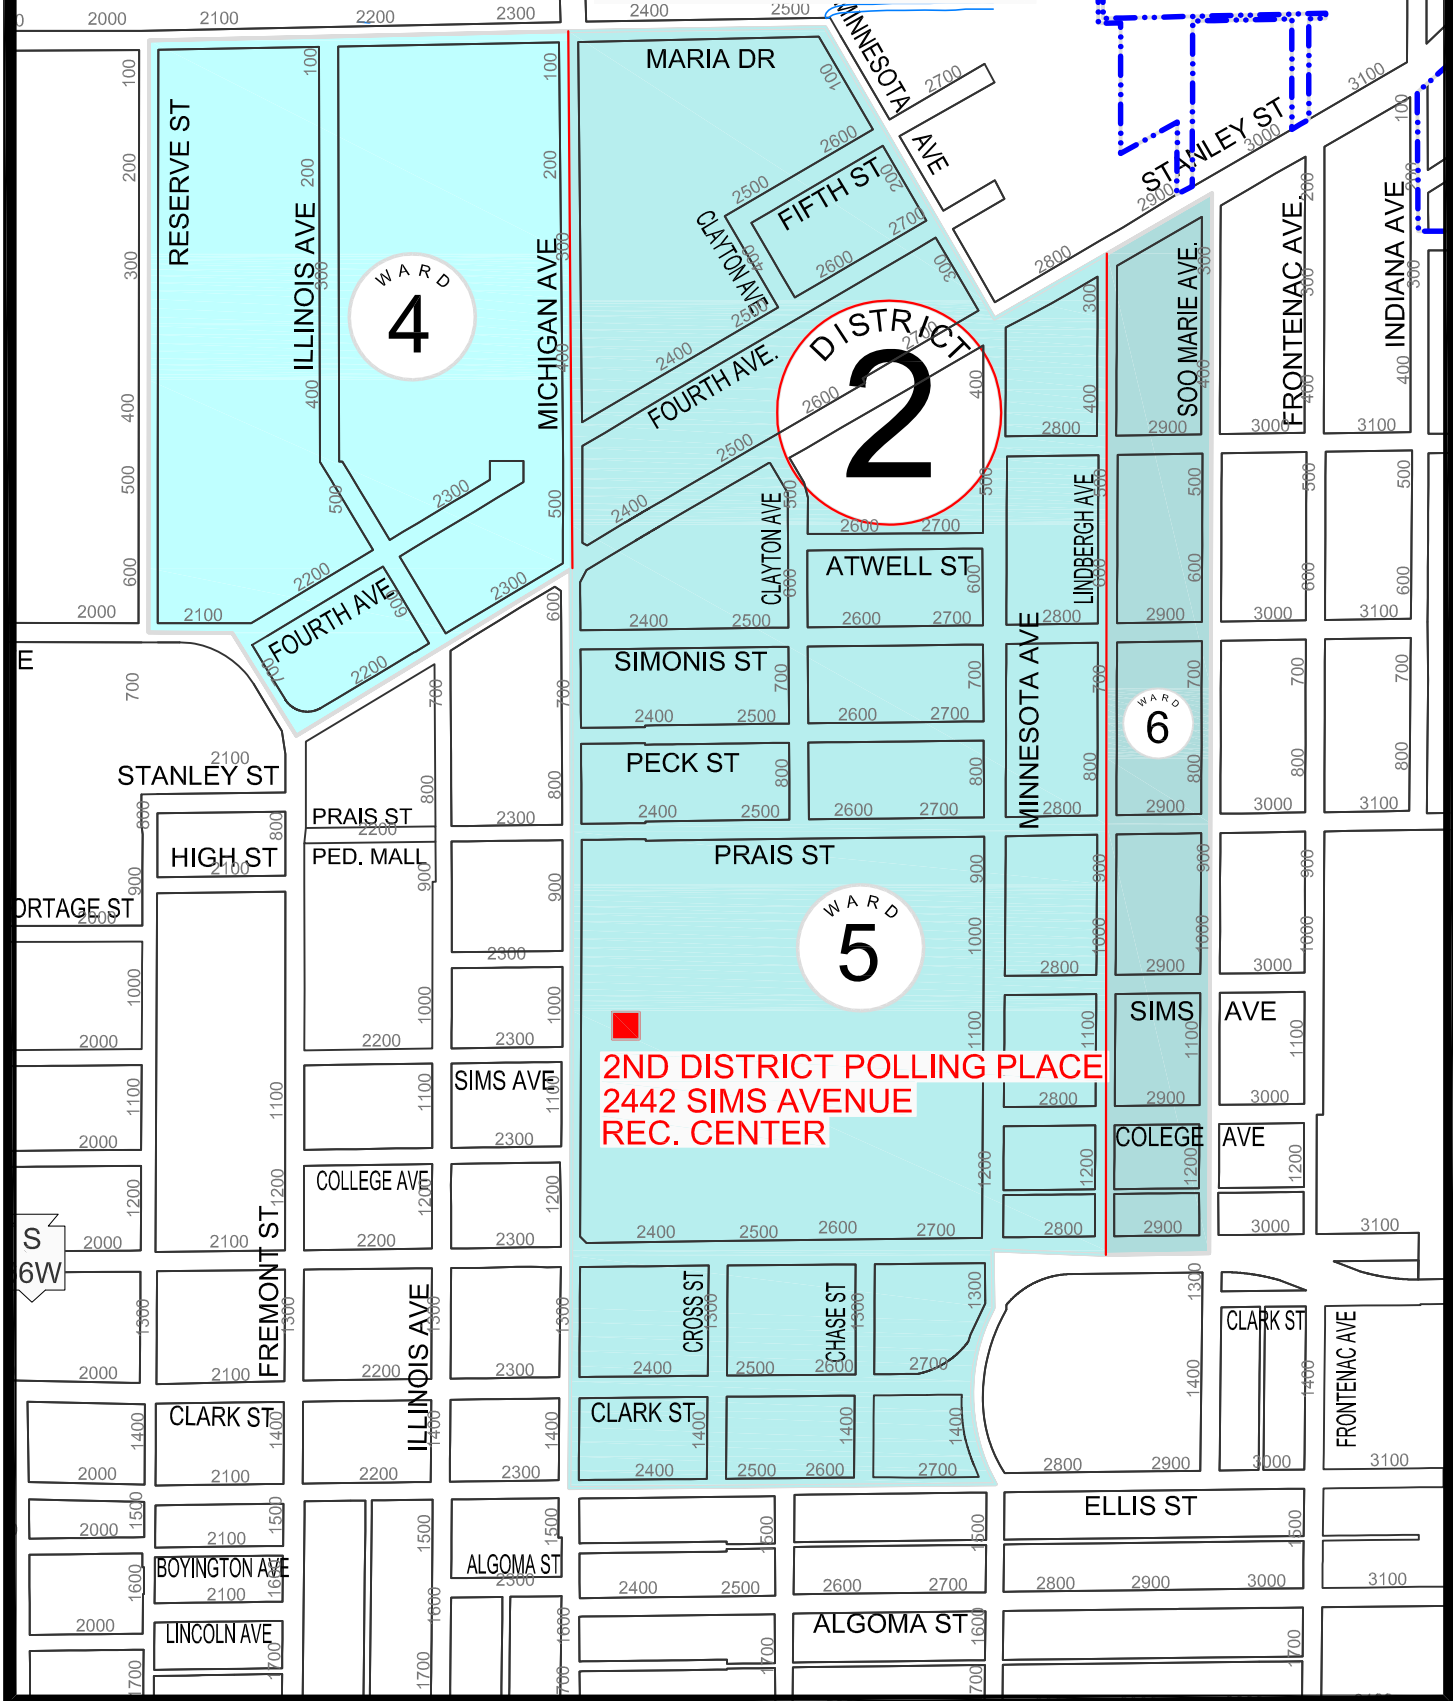

DISTRICT-2

WARDS 4-5-6

**2ND DISTRICT POLLING PLACE
2442 SIMS AVENUE
REC. CENTER**