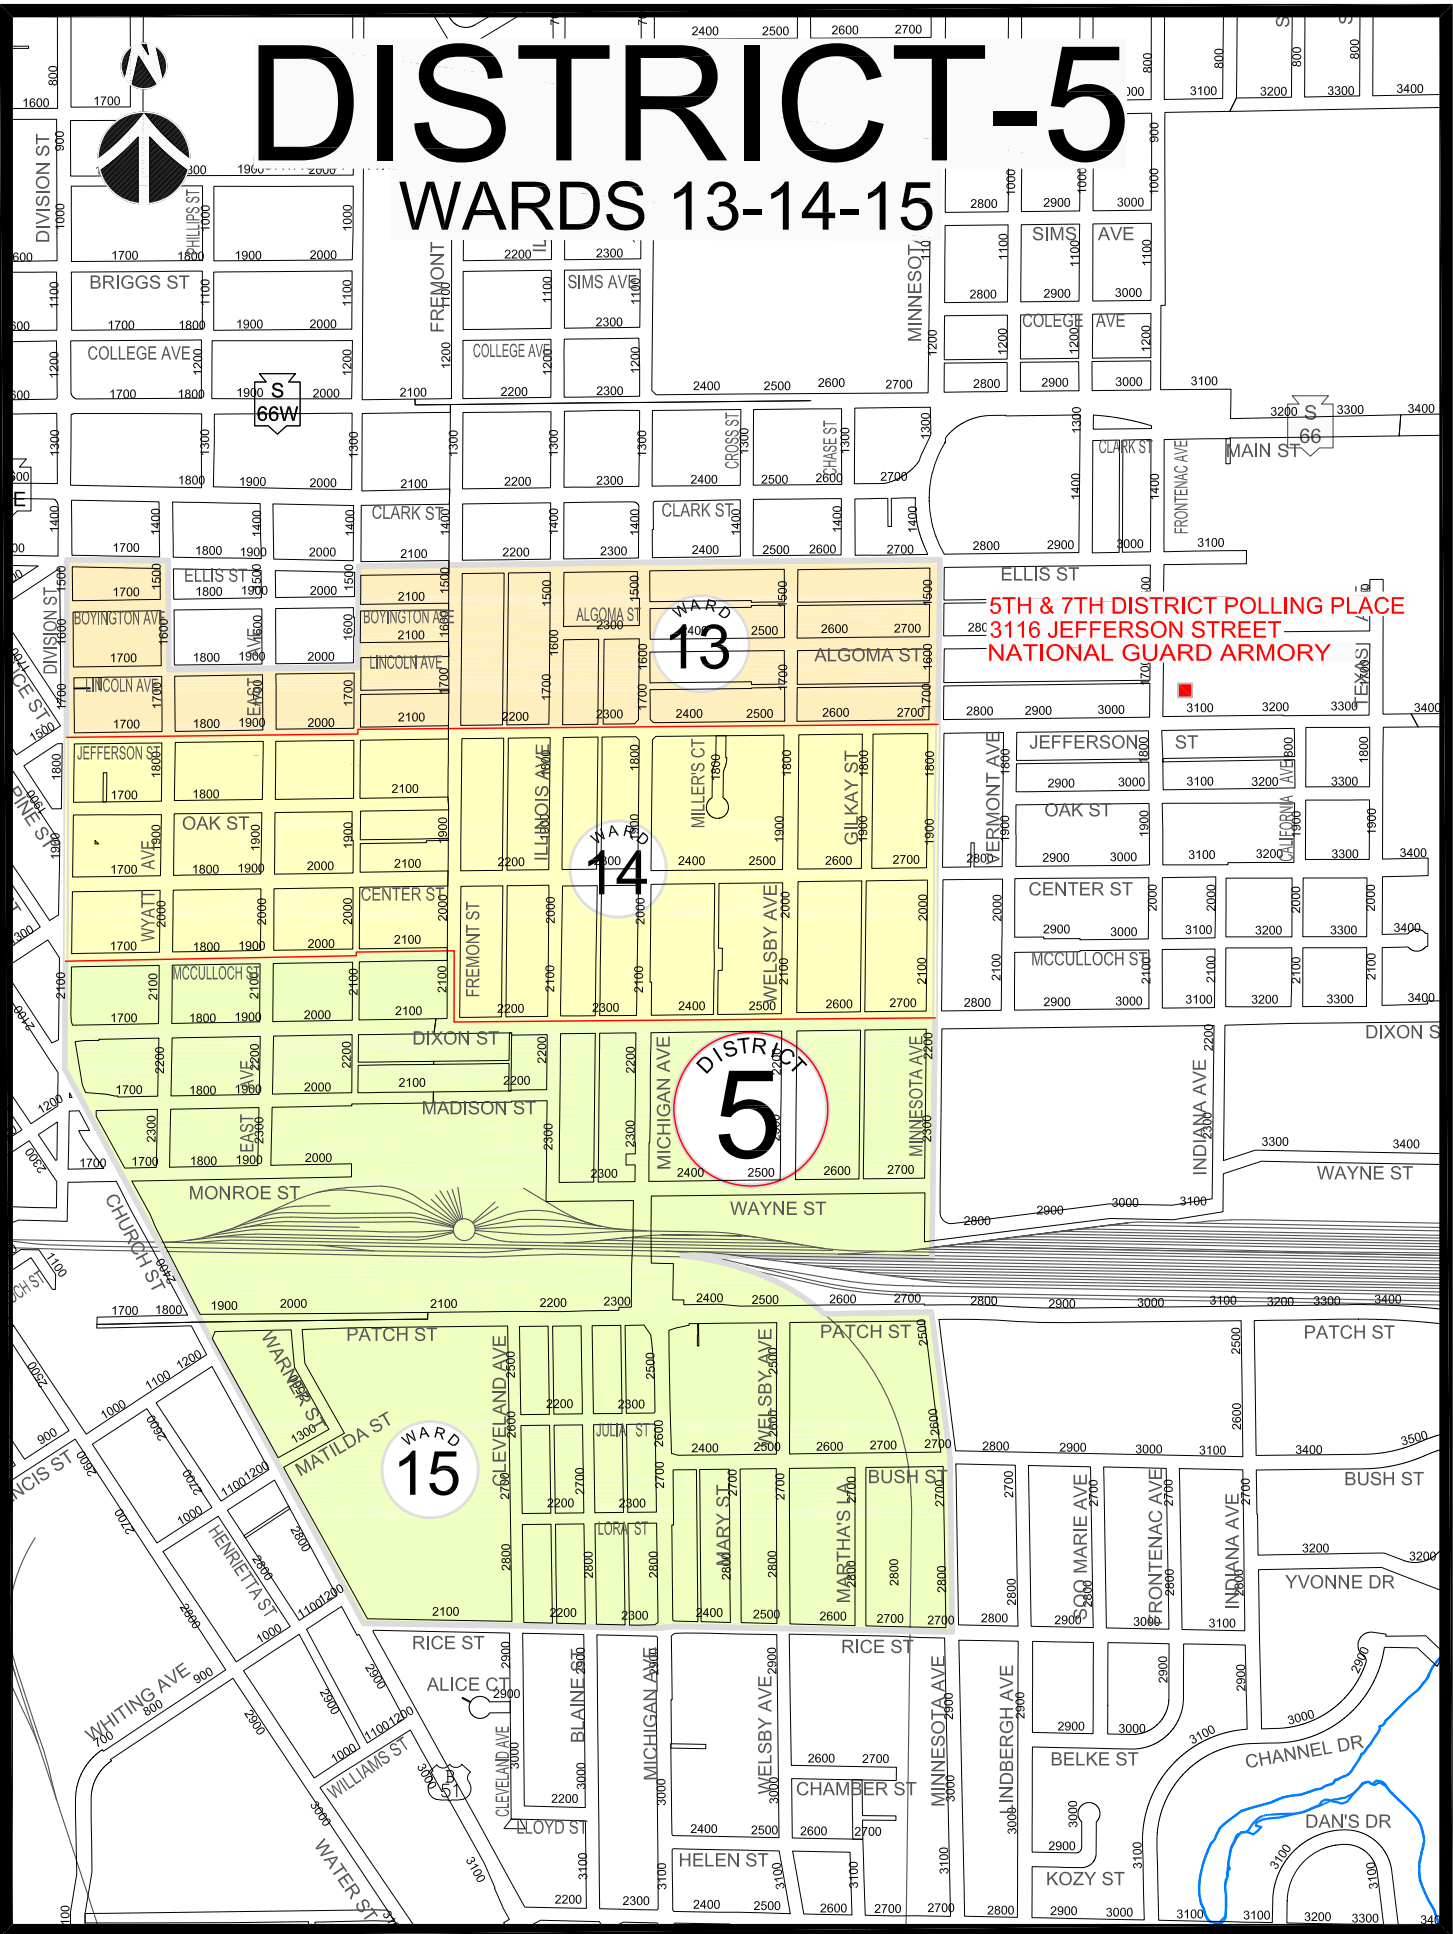

# DISTRICT-5

## WARDS 13-14-15

5TH & 7TH DISTRICT POLLING PLACE  
3116 JEFFERSON STREET  
NATIONAL GUARD ARMORY

WARD 13

WARD 14

DISTRICT 5

WARD 15