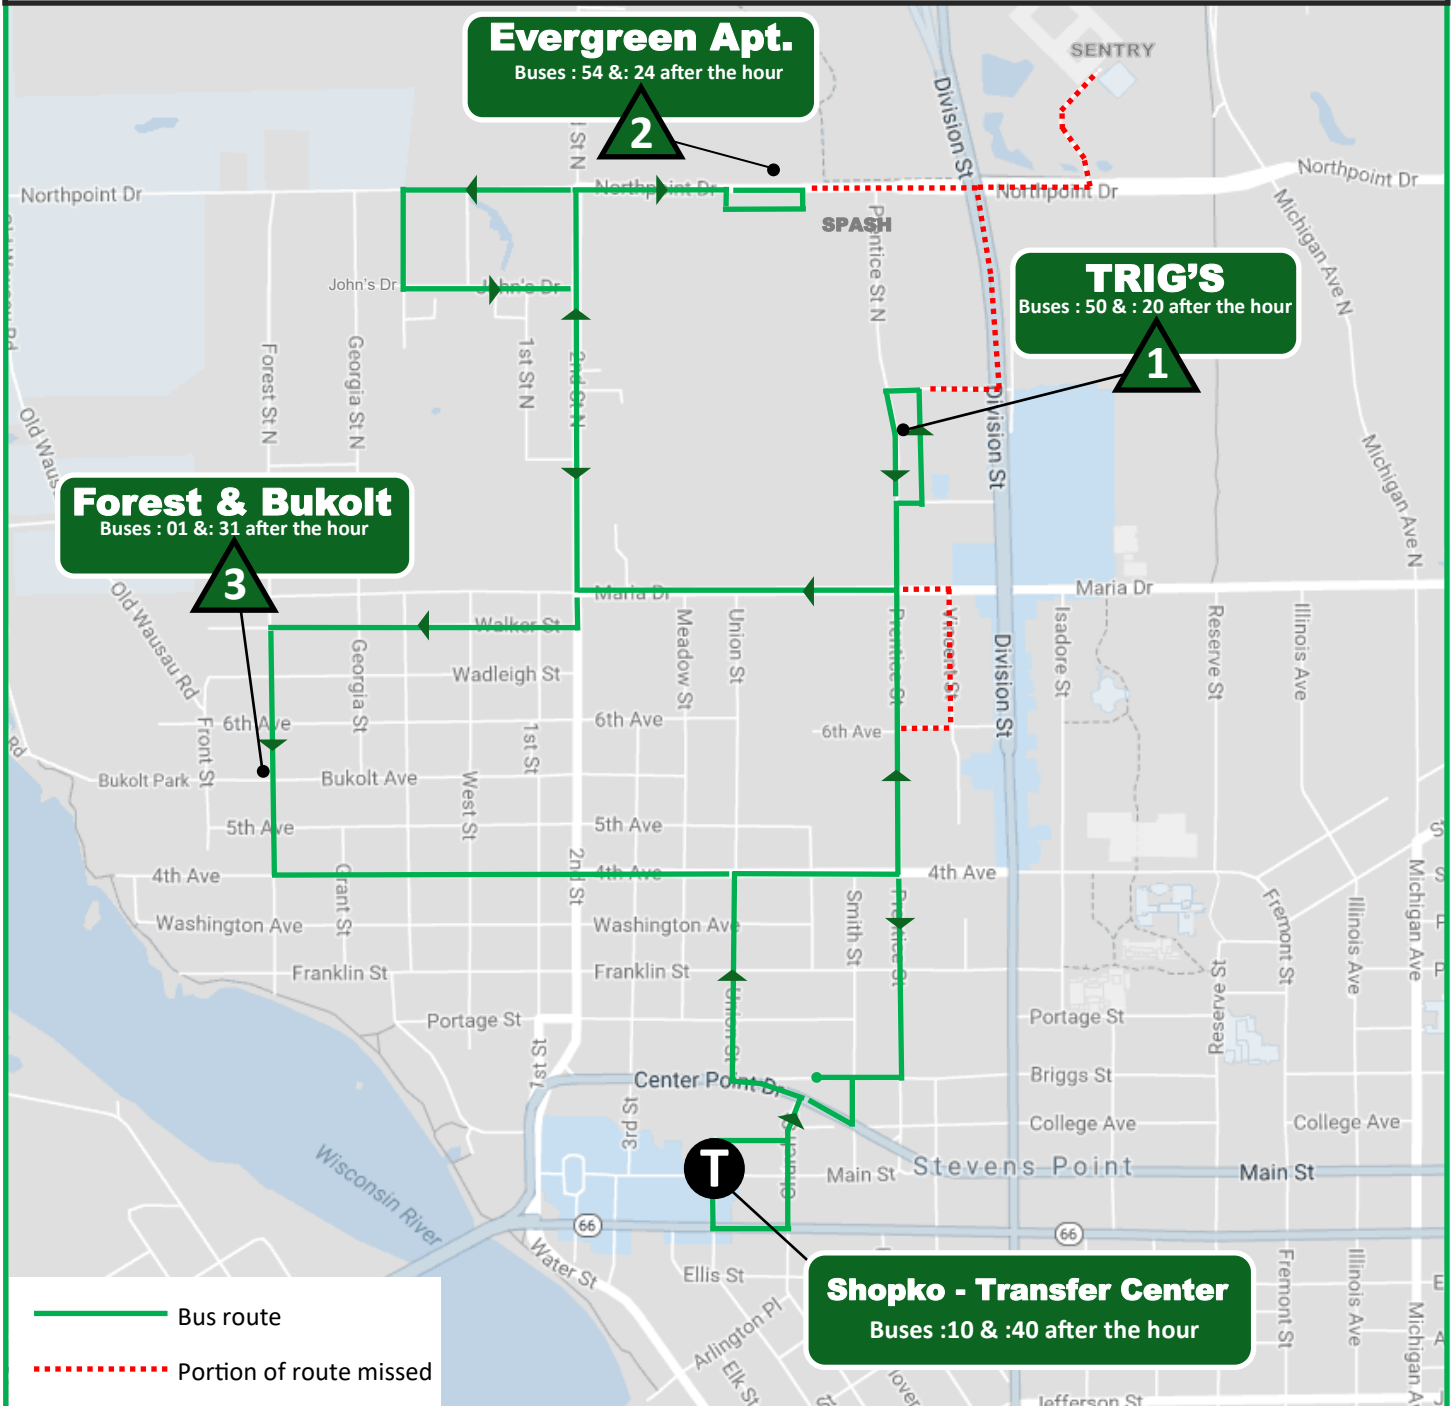

North Point Route Detour (June 7 - Late August)

Due to the closing of the Division St & Northpoint Dr Intersection, buses will detour using Maria Dr, 2nd St N, and Northpoint Dr.

During construction there will be no request stops at Sentry Insurance (1800 Northpoint Dr)