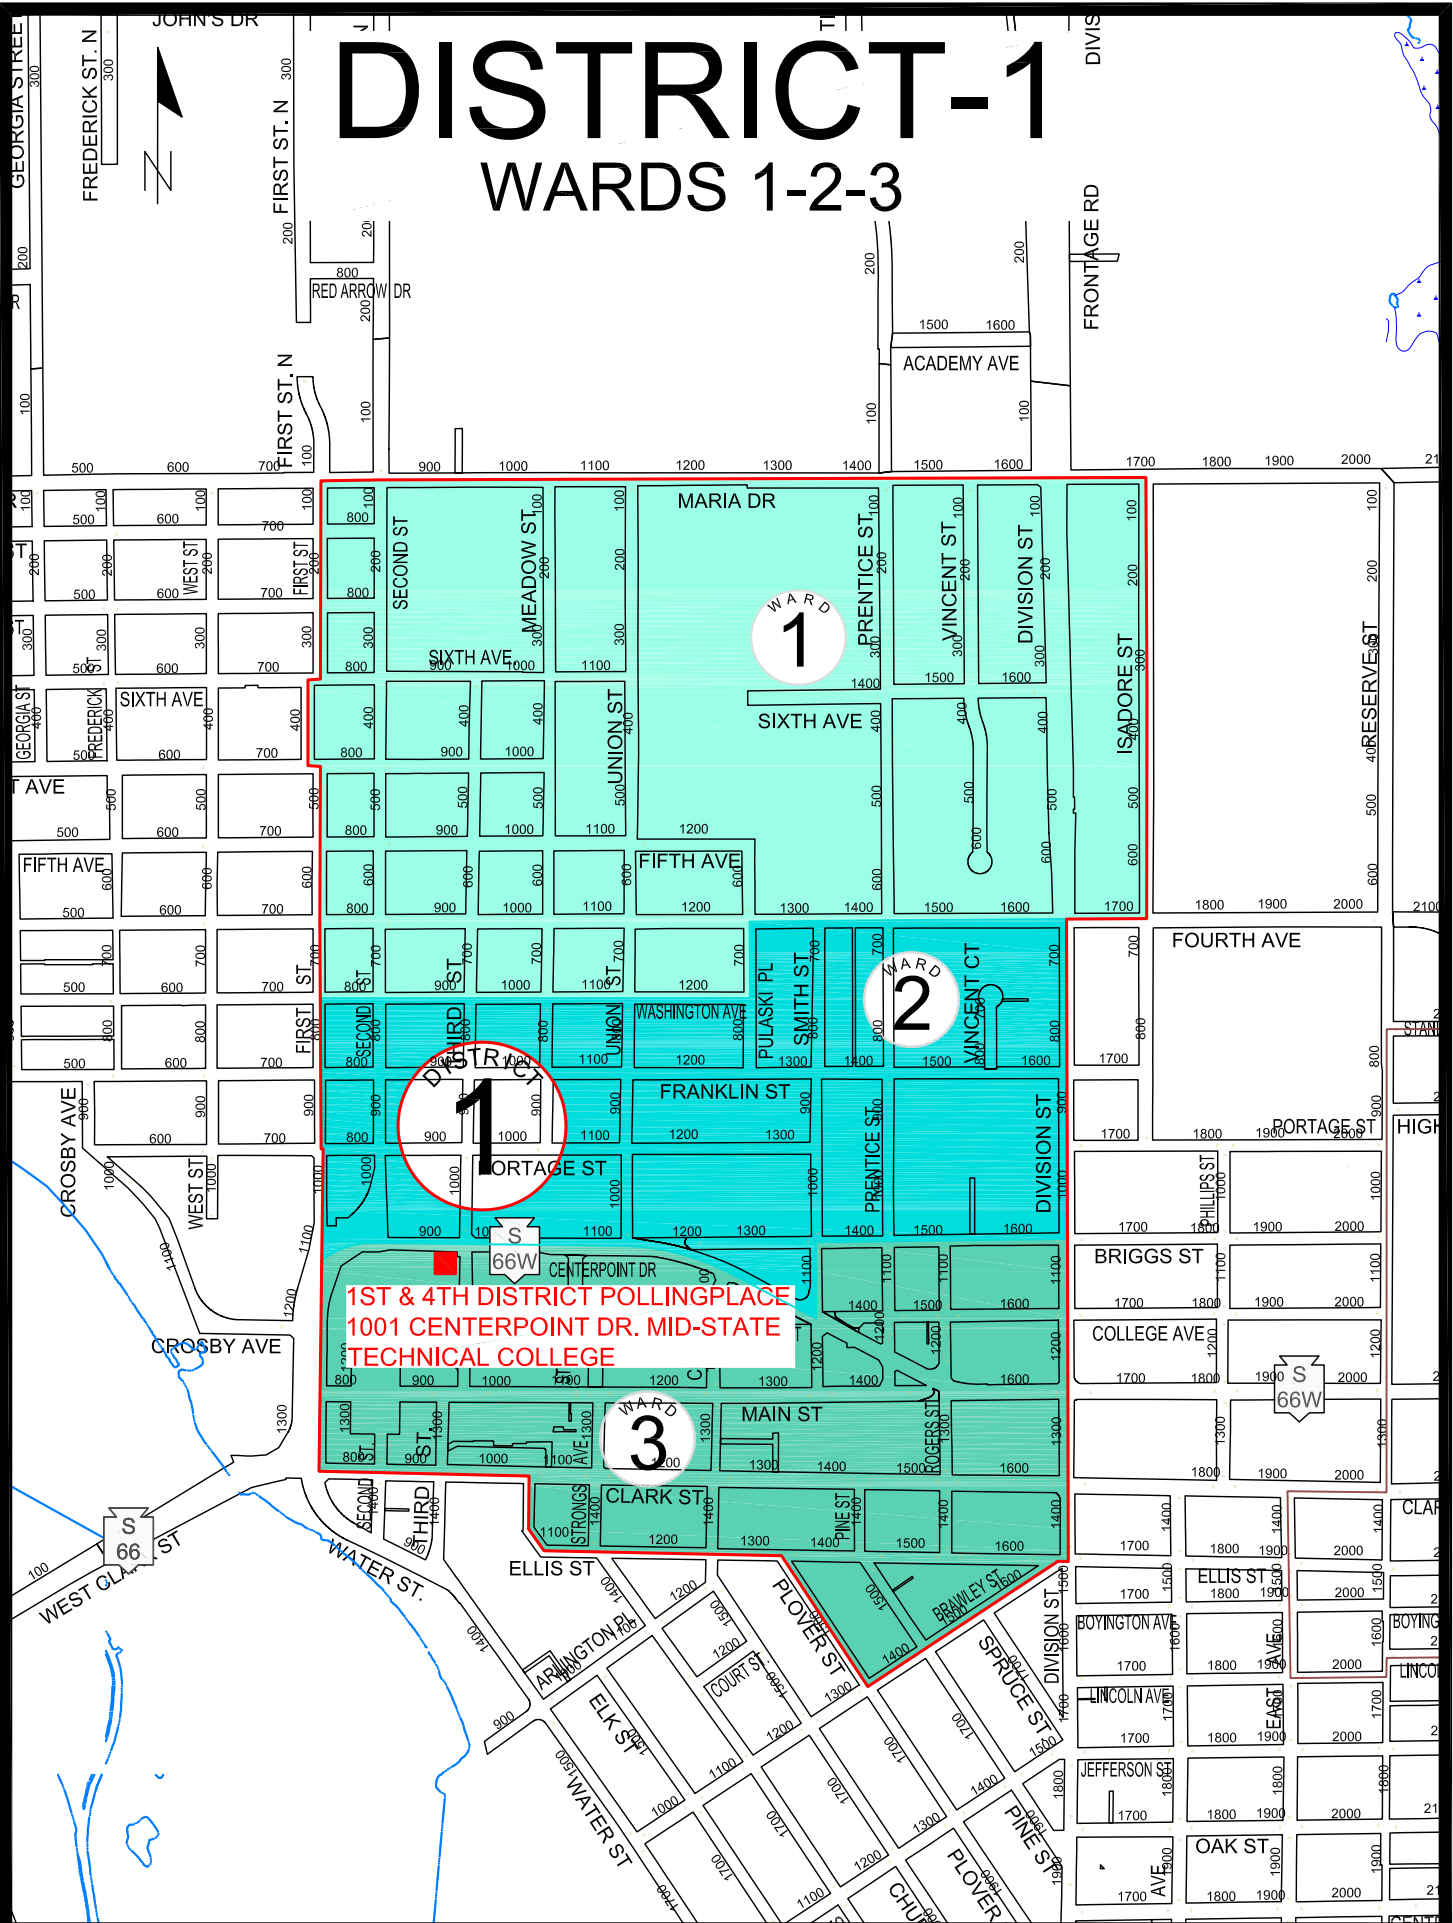

DISTRICT-1

WARDS 1-2-3

1ST & 4TH DISTRICT POLLING PLACE
1001 CENTERPOINT DR. MID-STATE
TECHNICAL COLLEGE