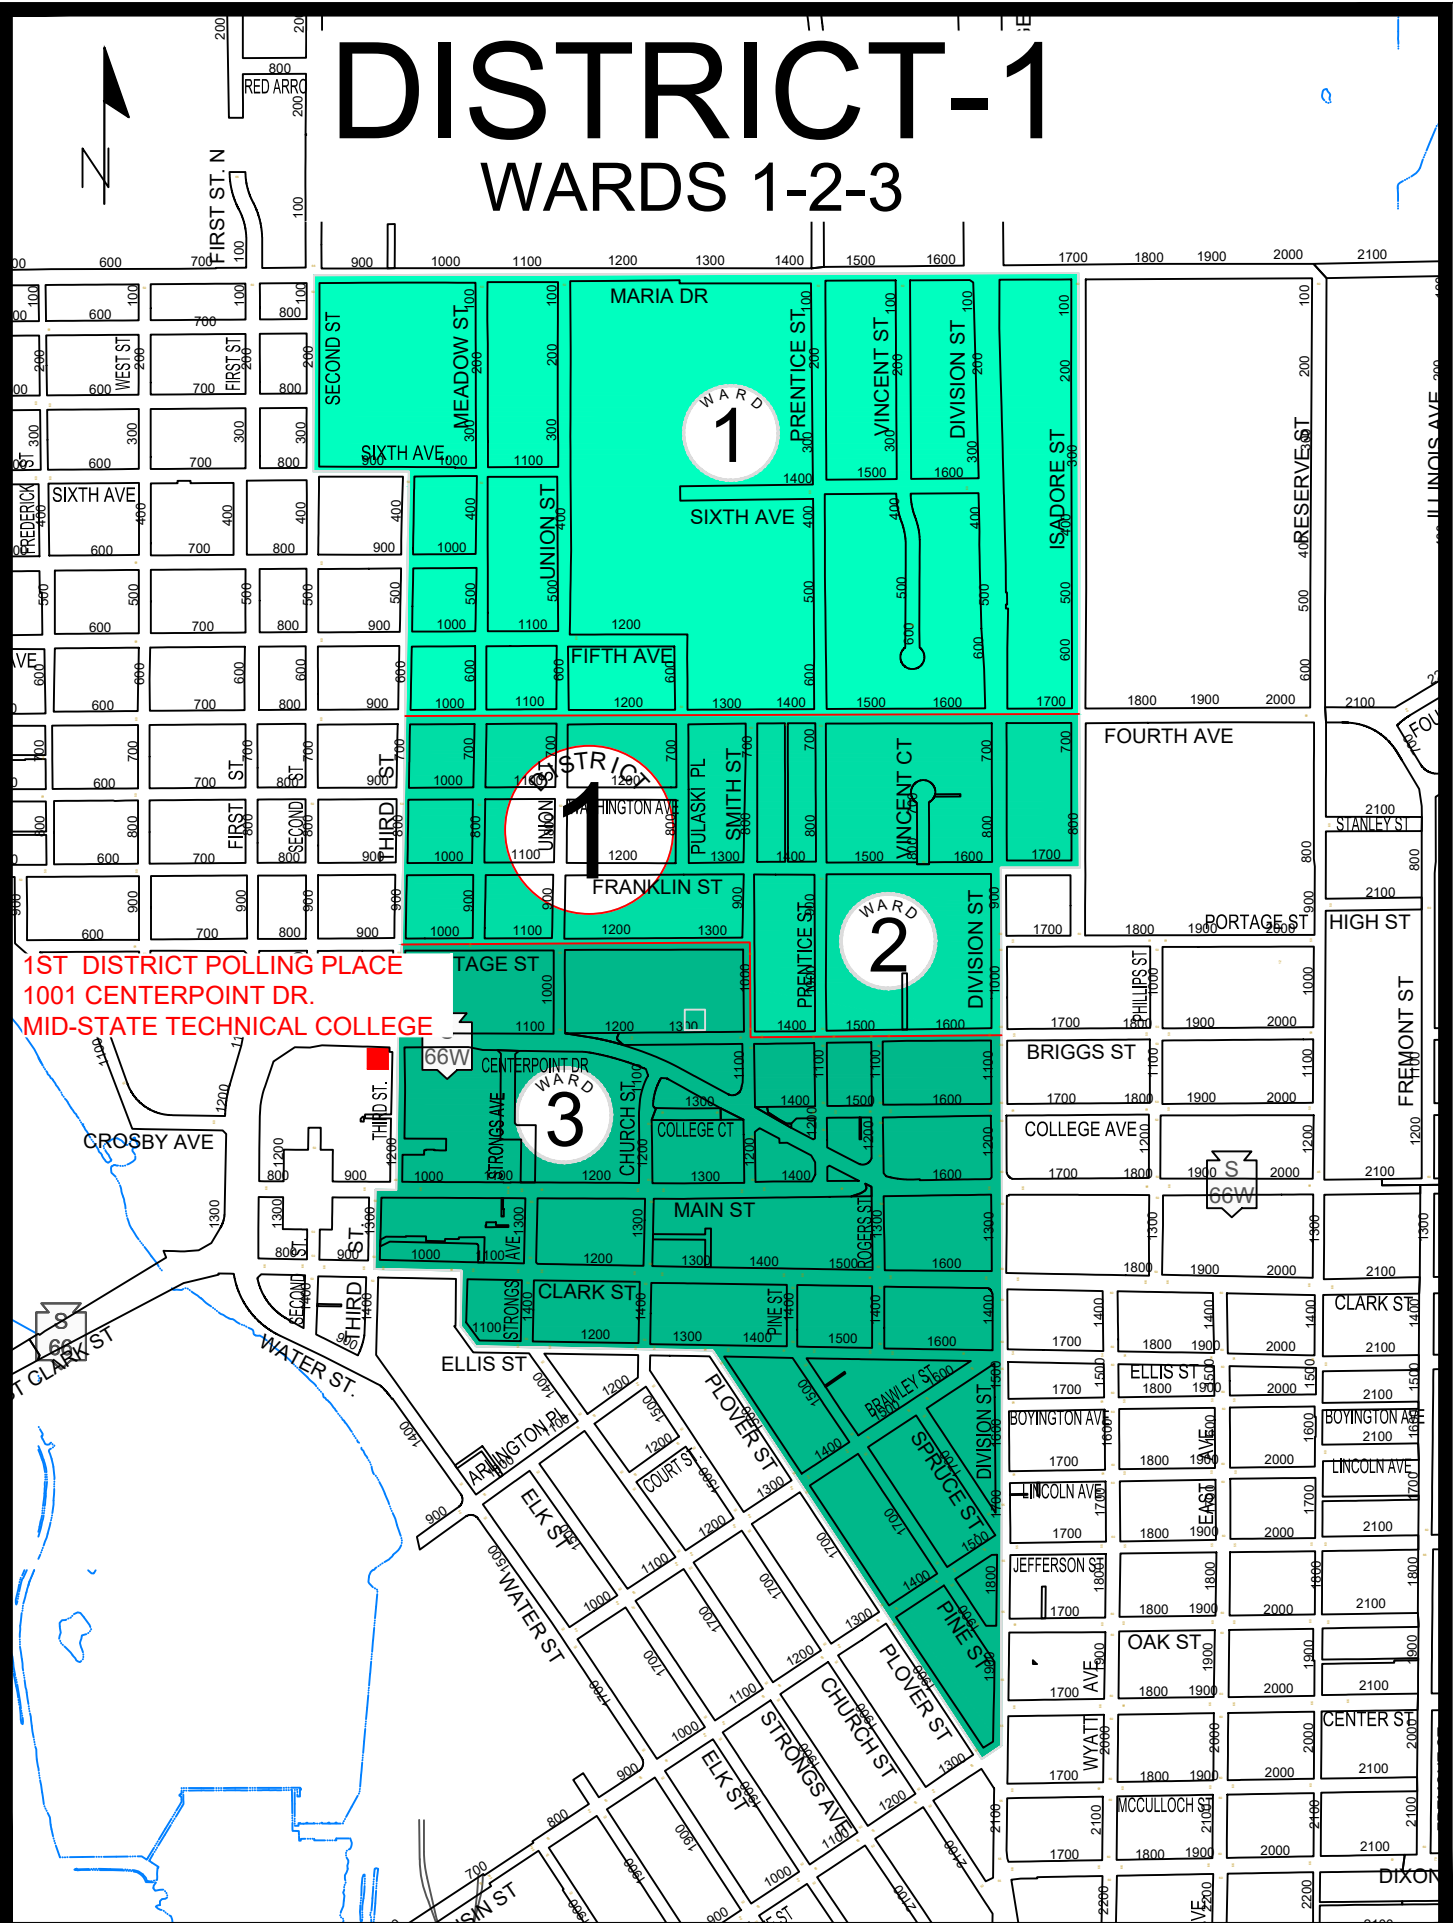

DISTRICT-1

WARDS 1-2-3

1ST DISTRICT POLLING PLACE
1001 CENTERPOINT DR.
MID-STATE TECHNICAL COLLEGE