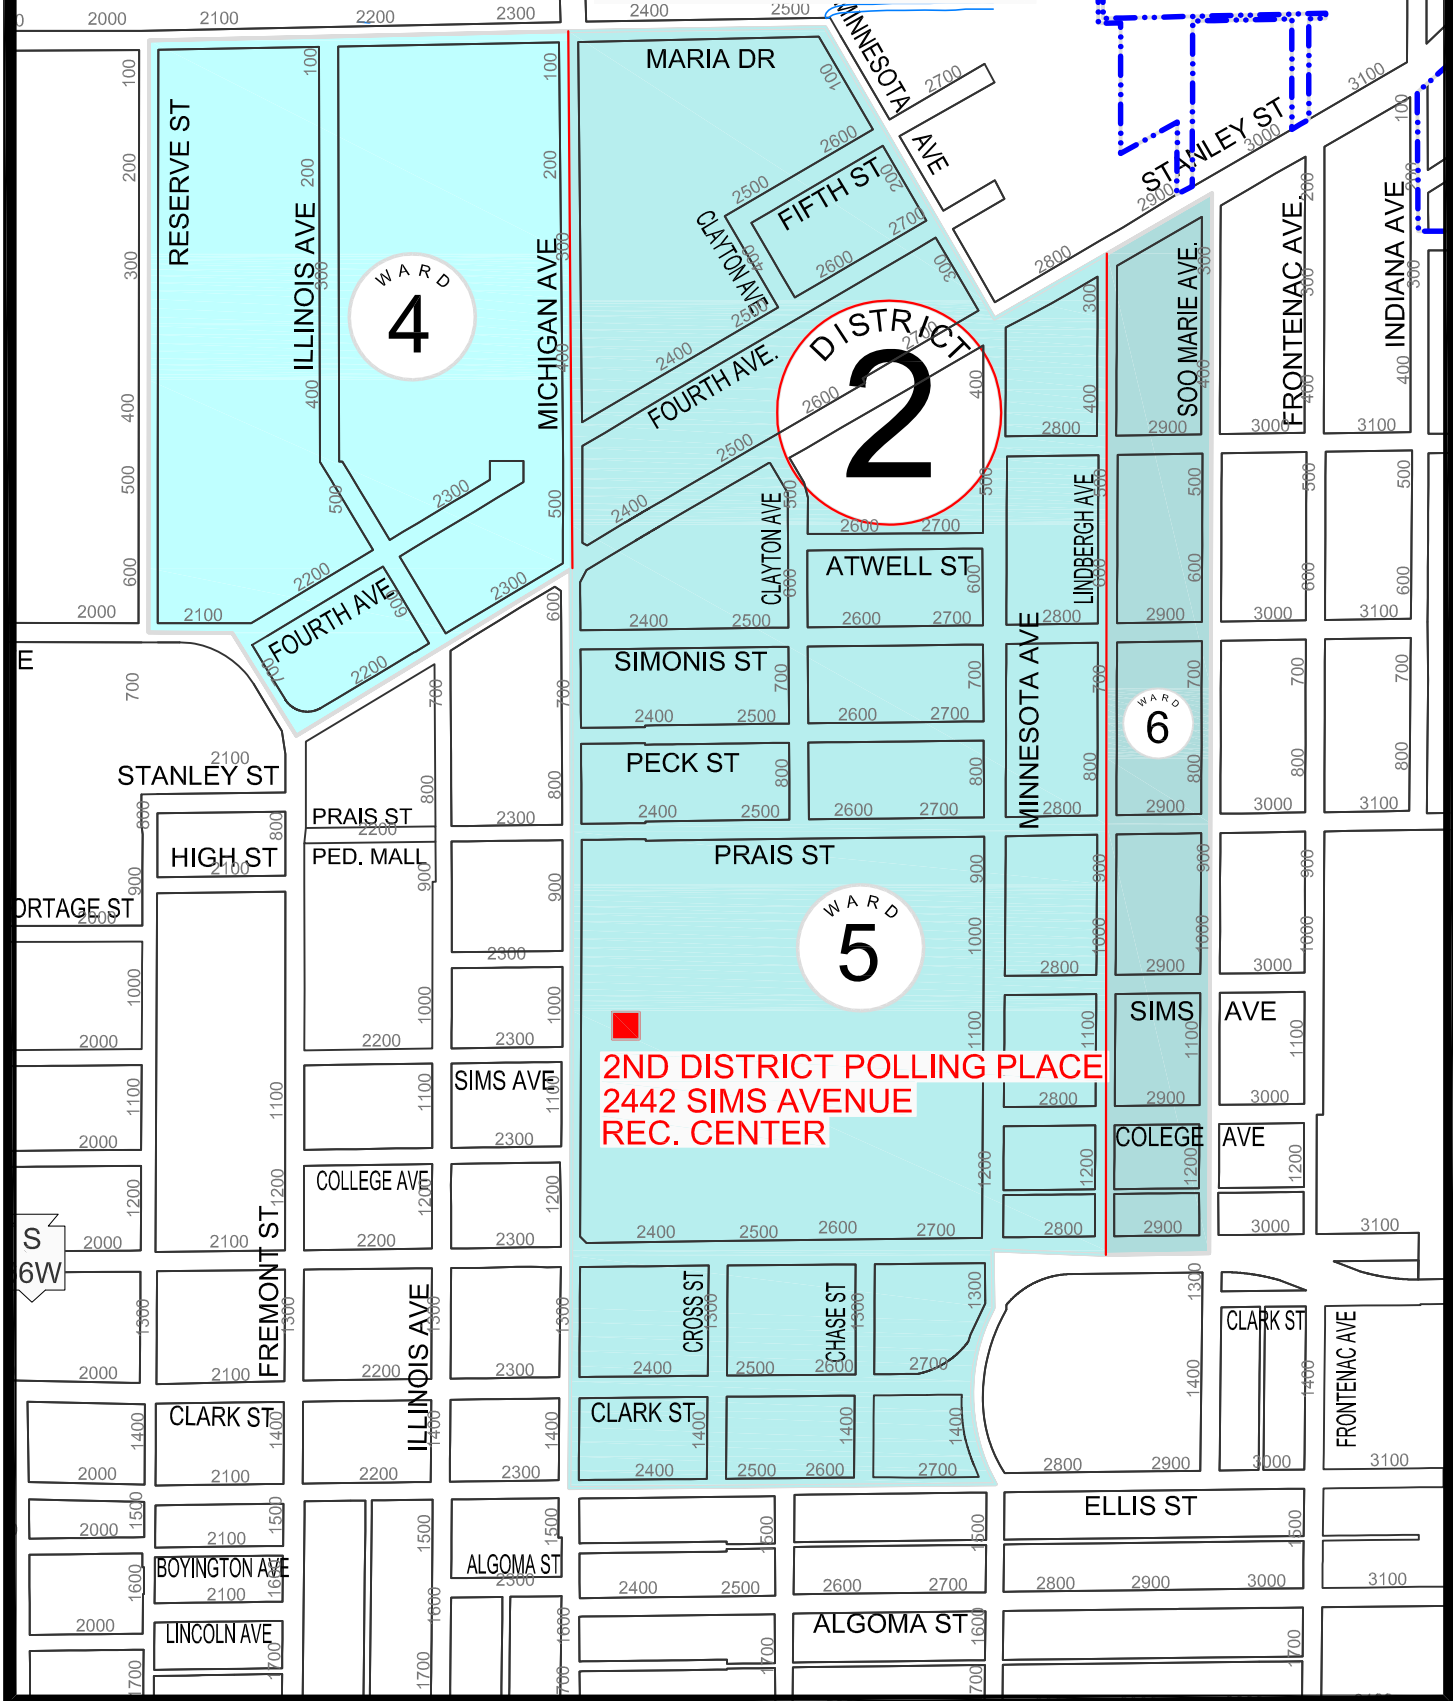

DISTRICT-2

WARDS 4-5-6

WARD
4

DISTRICT
2

WARD
6

WARD
5

**2ND DISTRICT POLLING PLACE
2442 SIMS AVENUE
REC. CENTER**