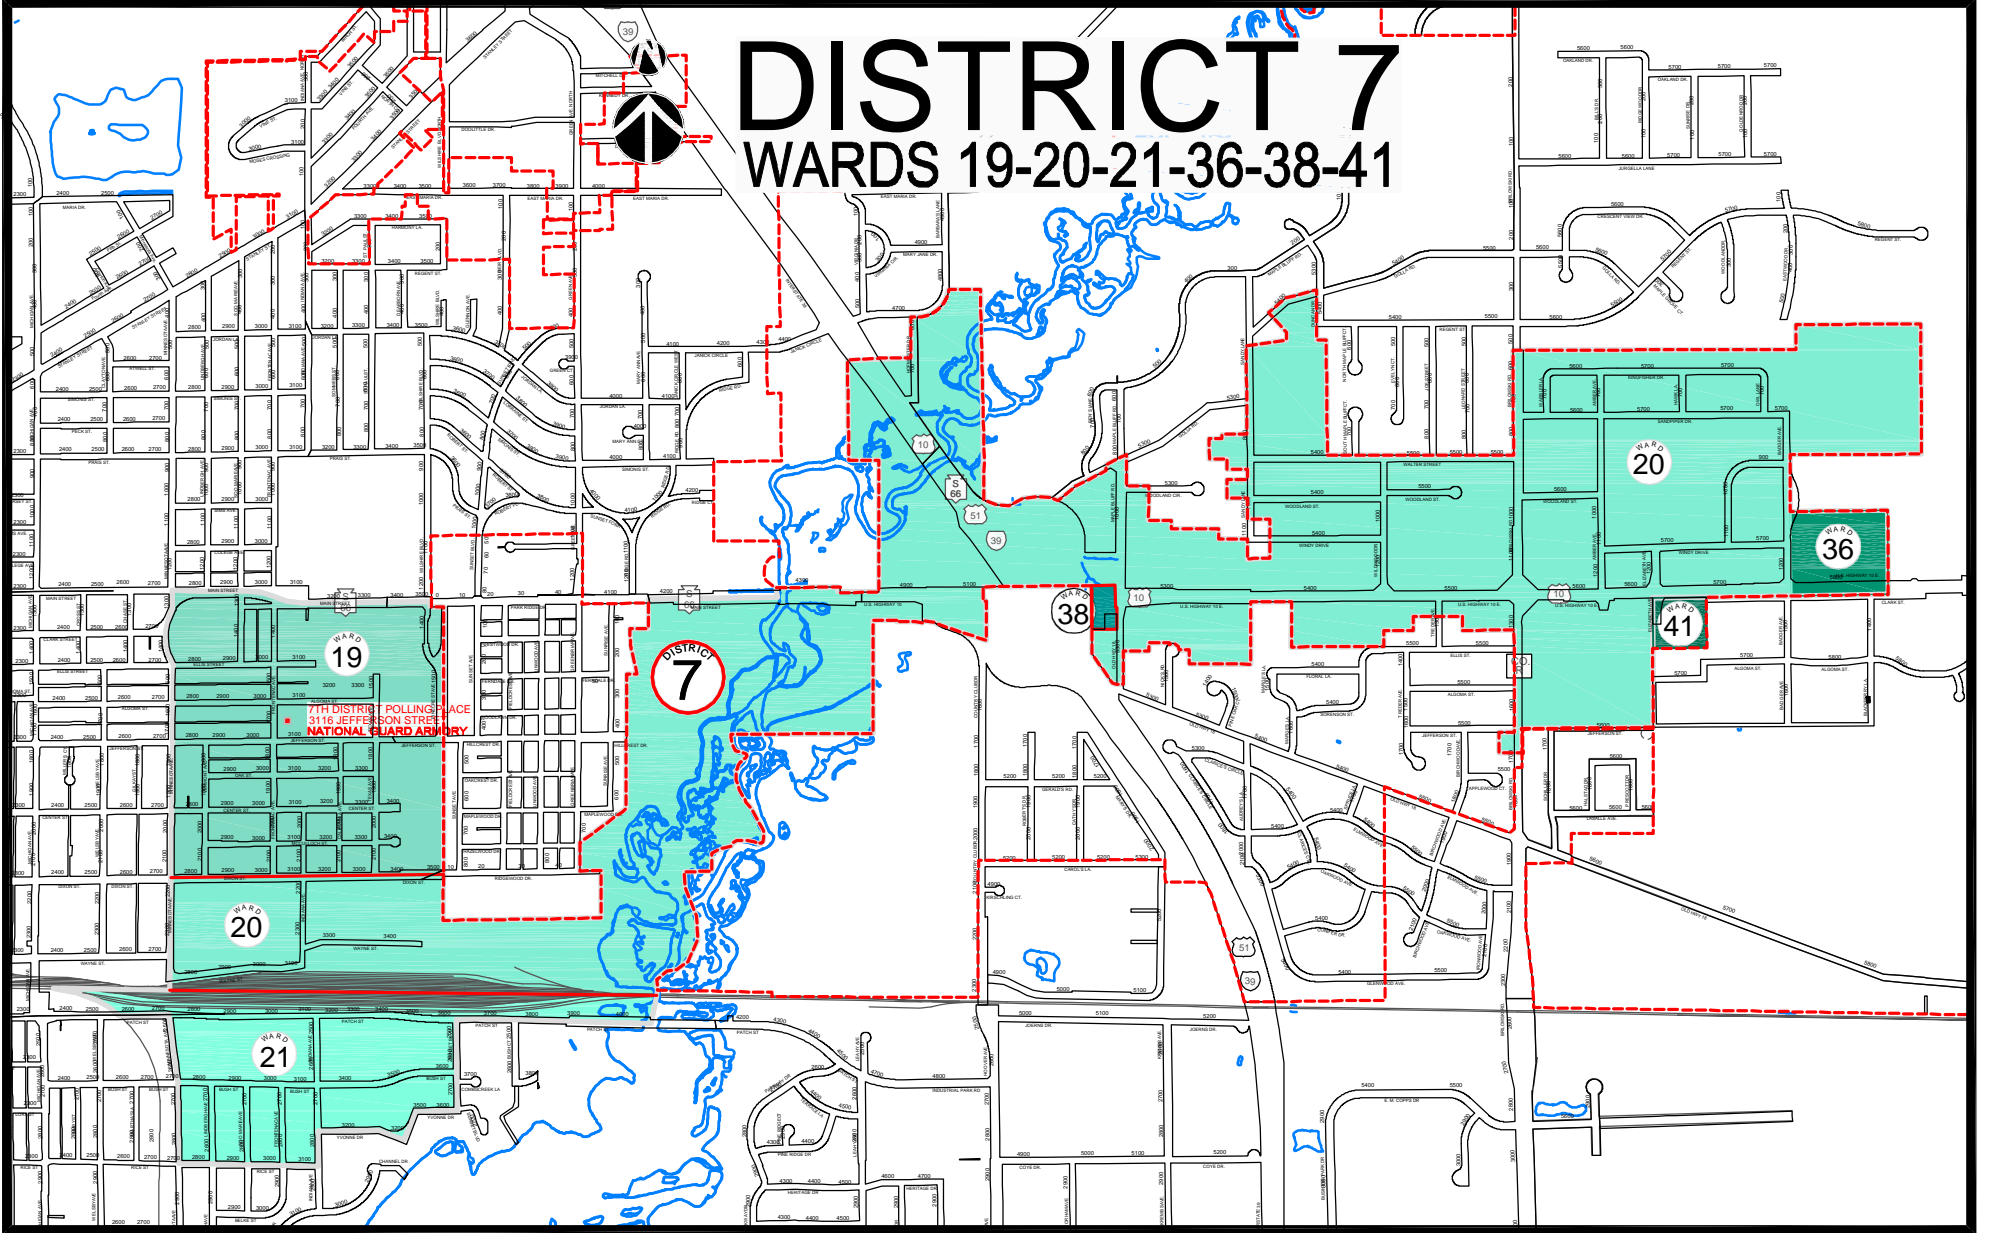

DISTRICT 7

WARDS 19-20-21-36-38-41

WARD 19

WARD 20

WARD 21

DISTRICT 7

WARD 38

WARD 20

WARD 36

WARD 41