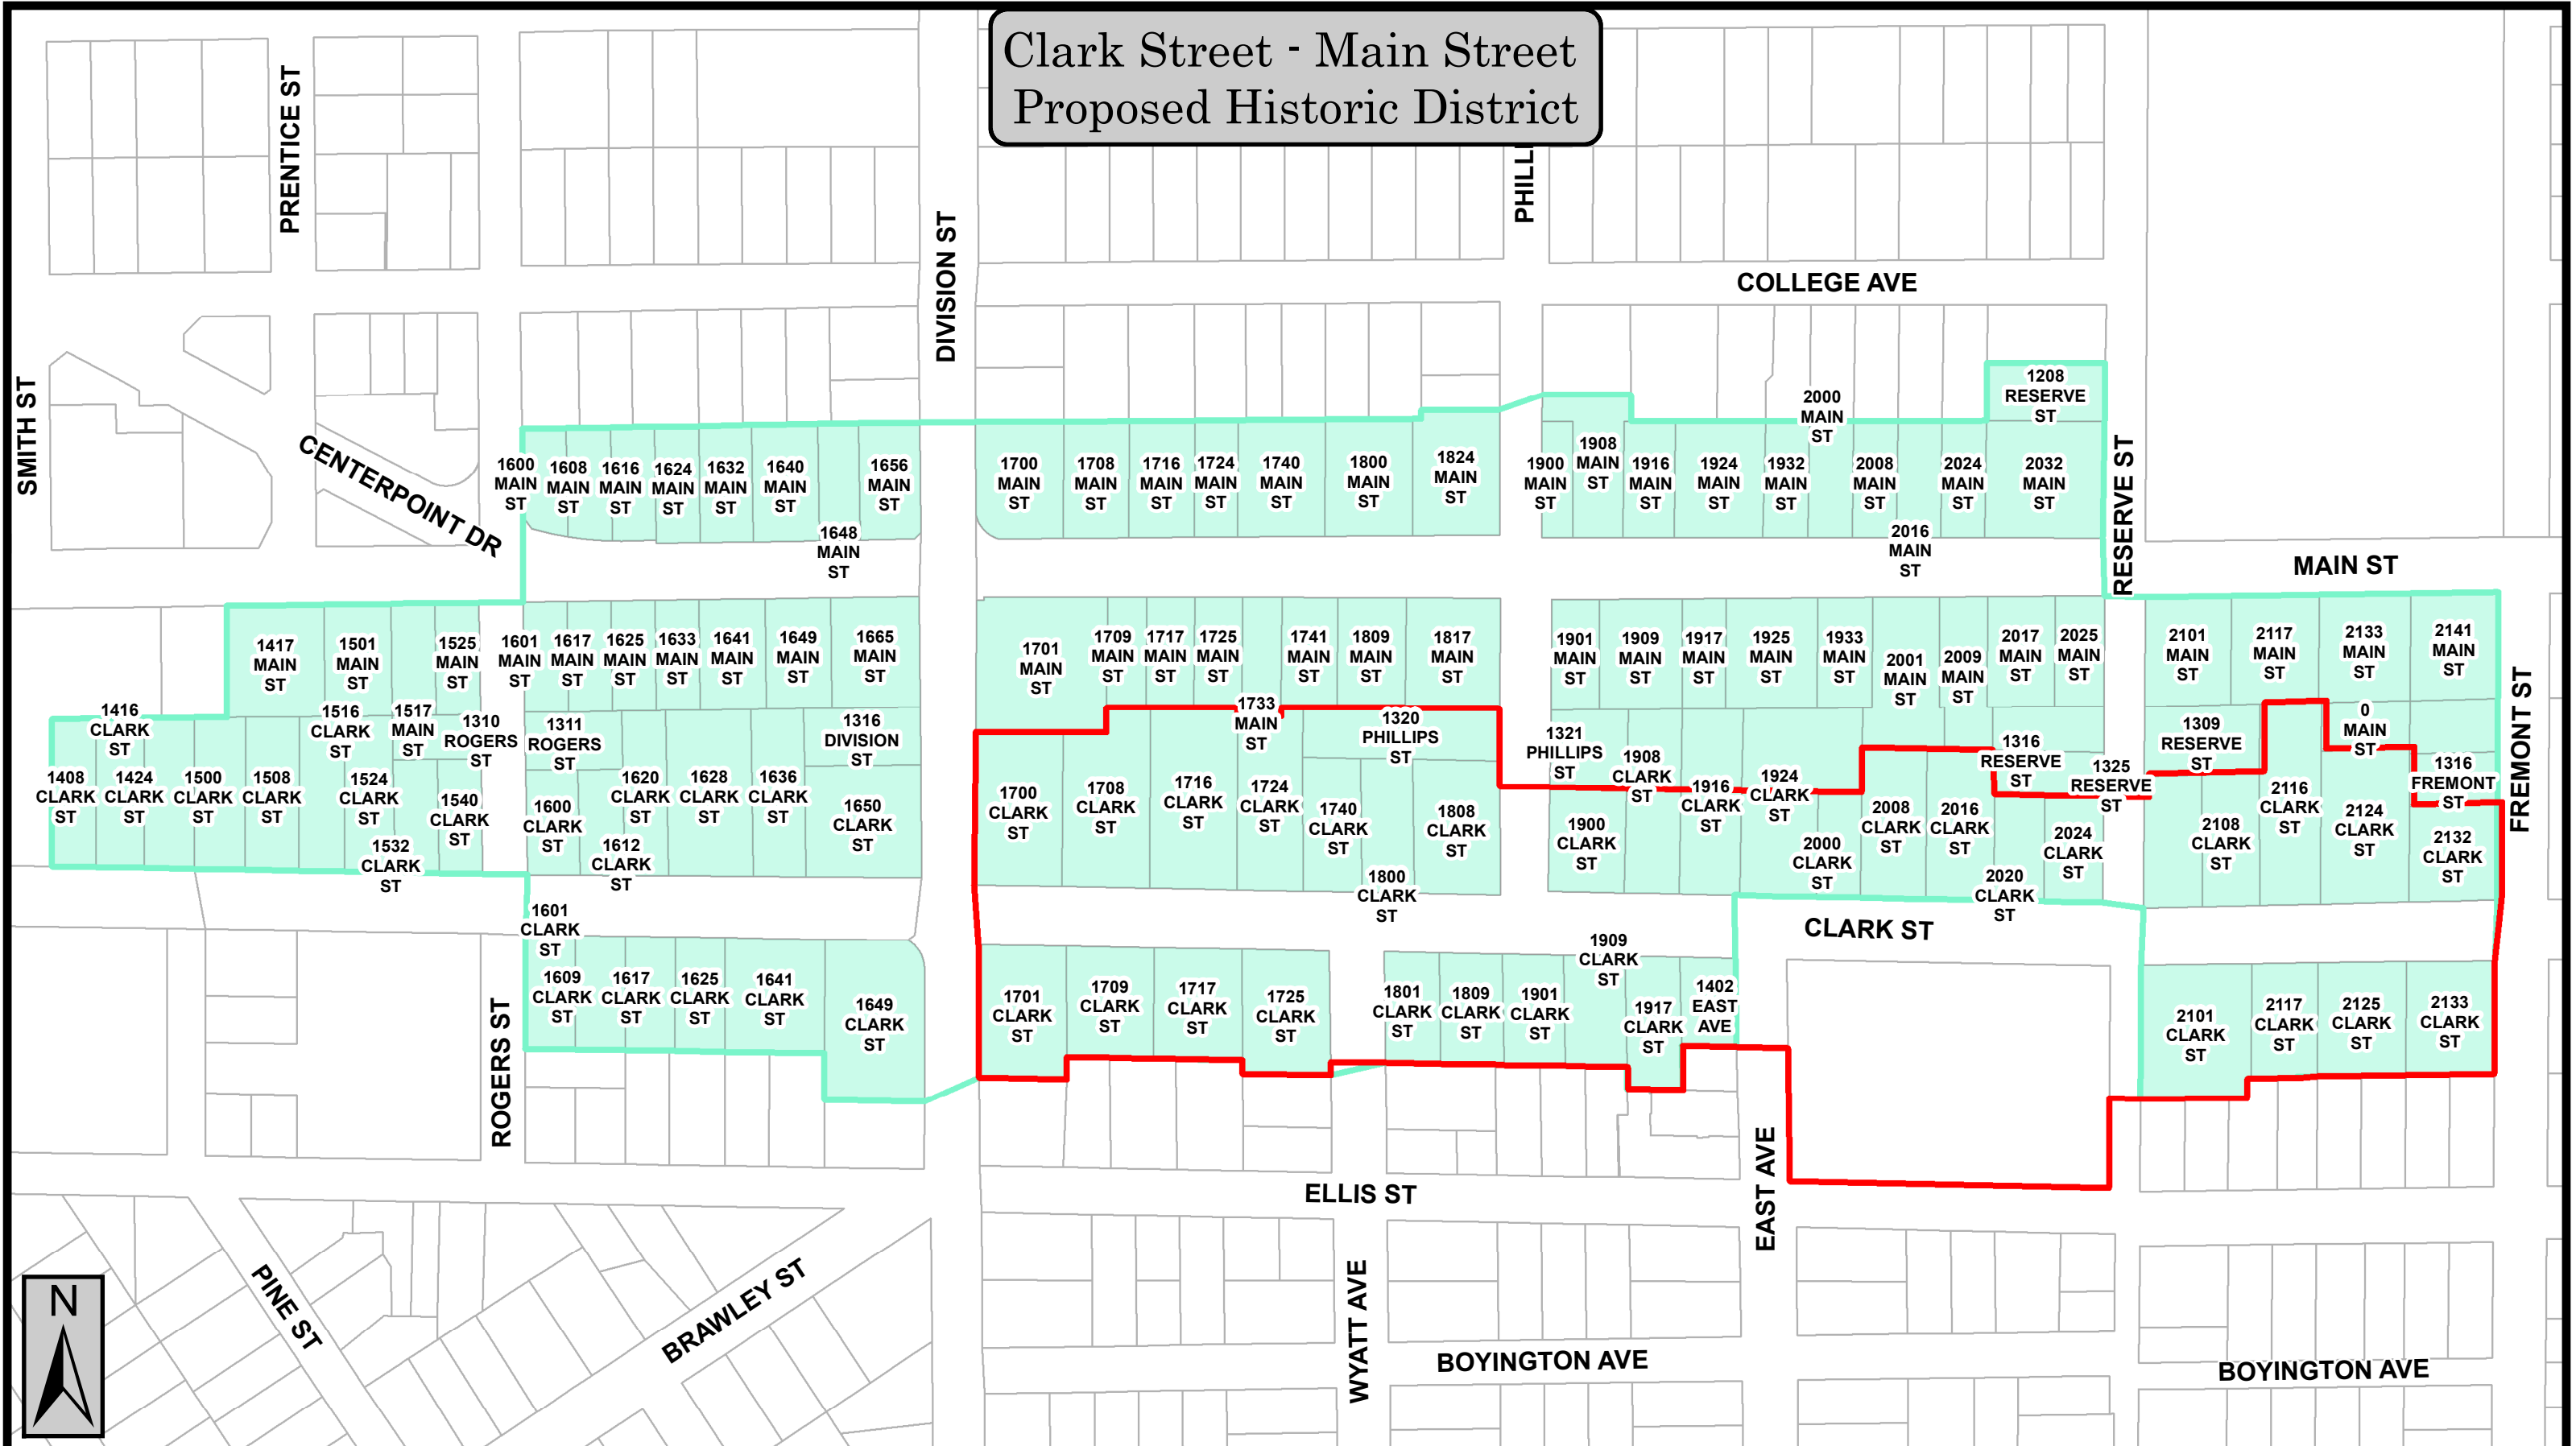

# Clark Street - Main Street Proposed Historic District

City of Stevens Point  
Community Development Department

- Clark - Main Streets Proposed District
- Existing Clark Street District
- Parcel Lines

This map was compiled by the City of Stevens Point's Community Development Department for reference purposes only. The accuracy of this map is not guaranteed and the City makes no express or implied warranties of any type regarding this map. Furthermore, the City is not liable for any direct or indirect damages suffered related to the use of this map.  
Date Saved: 5/9/2016