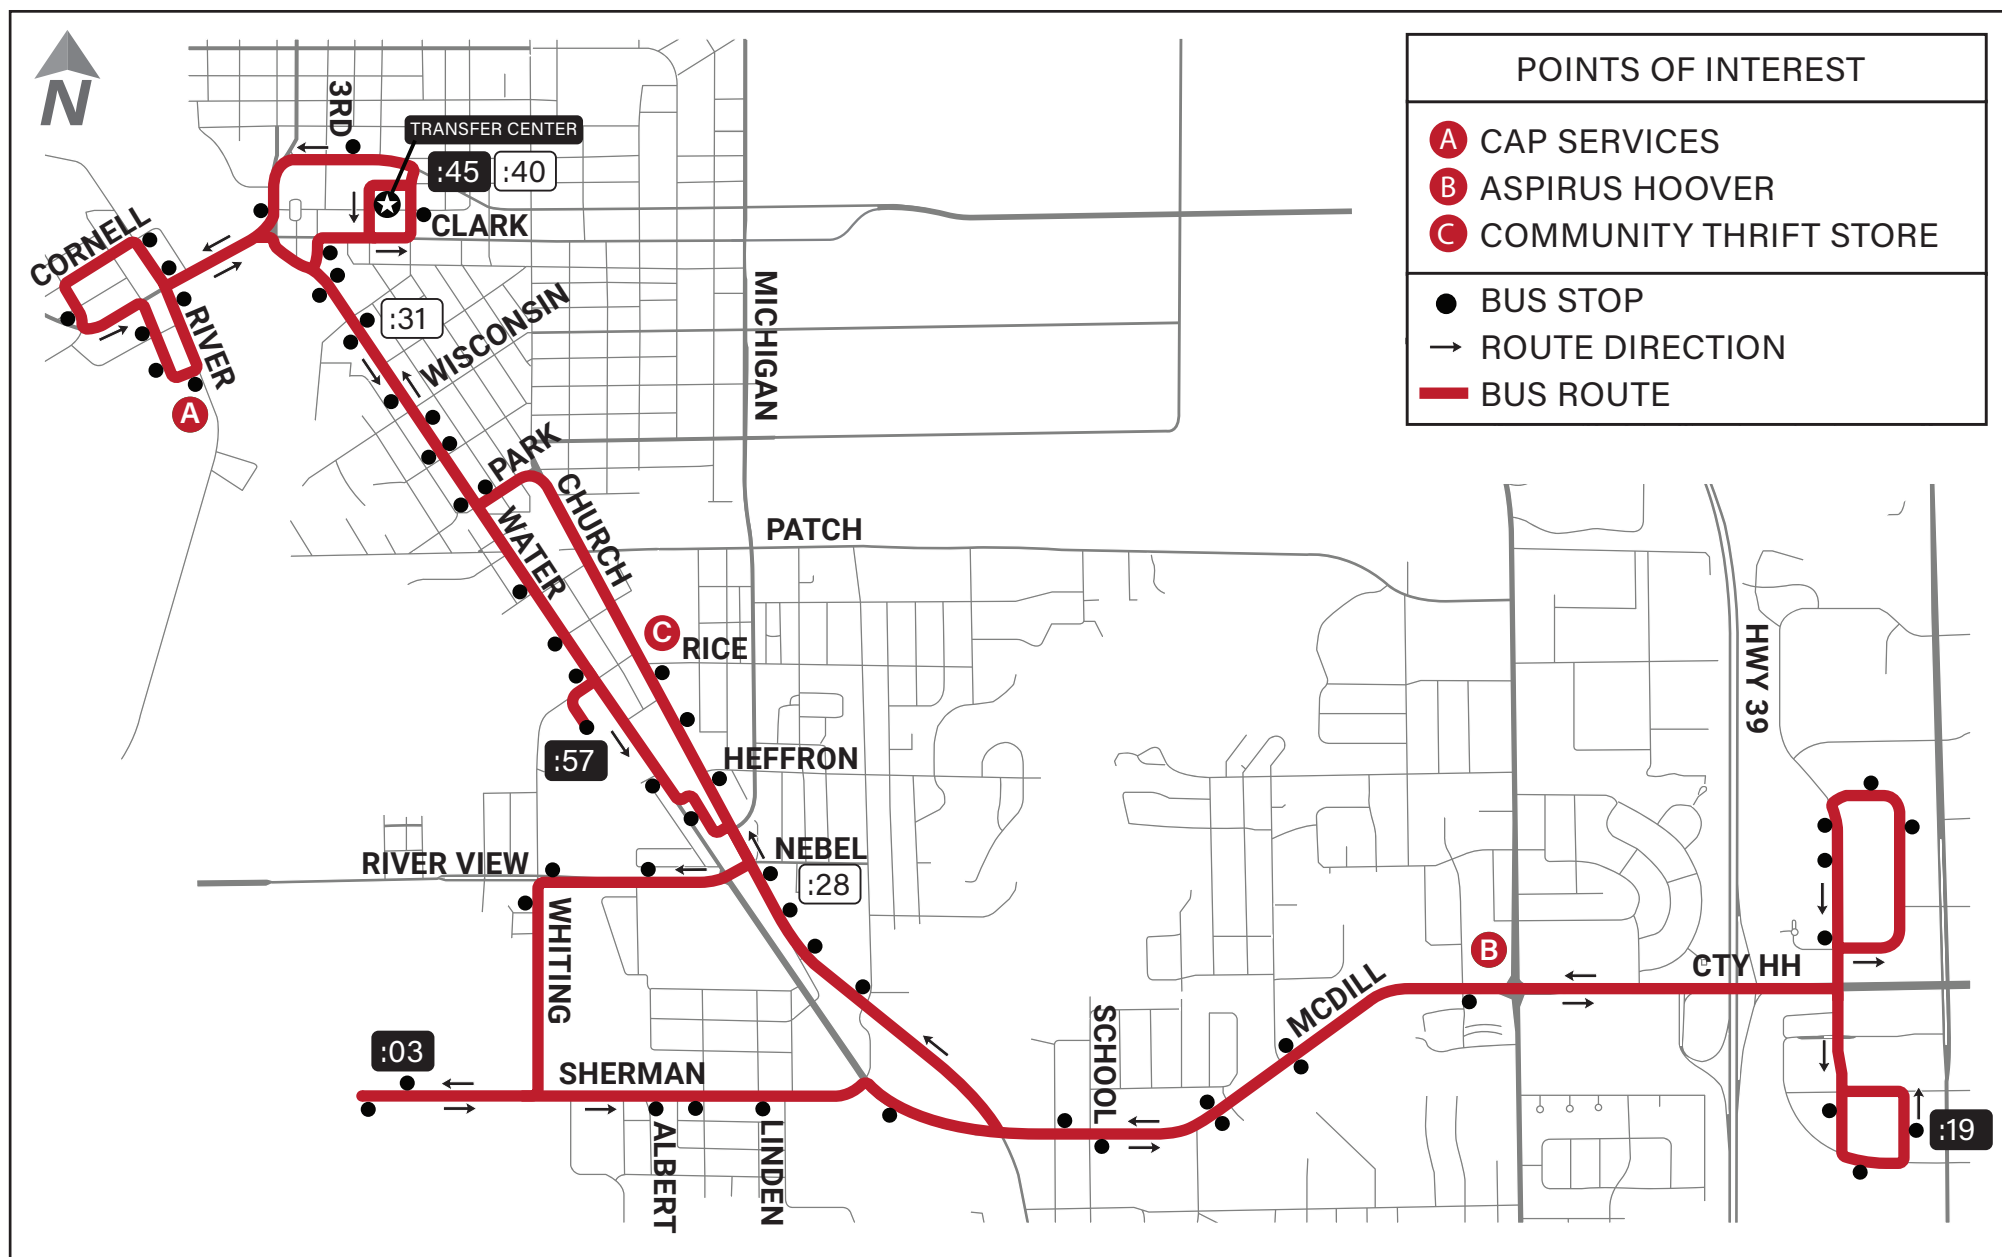

## ROUTE CHANGES ON ROUTE 3 RED

#### Route 3 Red

Hours of Service: Monday-Friday 6:45am-5:40pm  
(Last bus leaves the Transfer Center at 4:45pm)

Outbound	1 hour
Transfer Center	:45
Ruth Gilfrey	:57
Fireside Apartments	:03
Walmart	:19

Inbound	1 hour
Walgreens	:28
ADRC (Lincoln Center)	:31
Transfer Center	:40