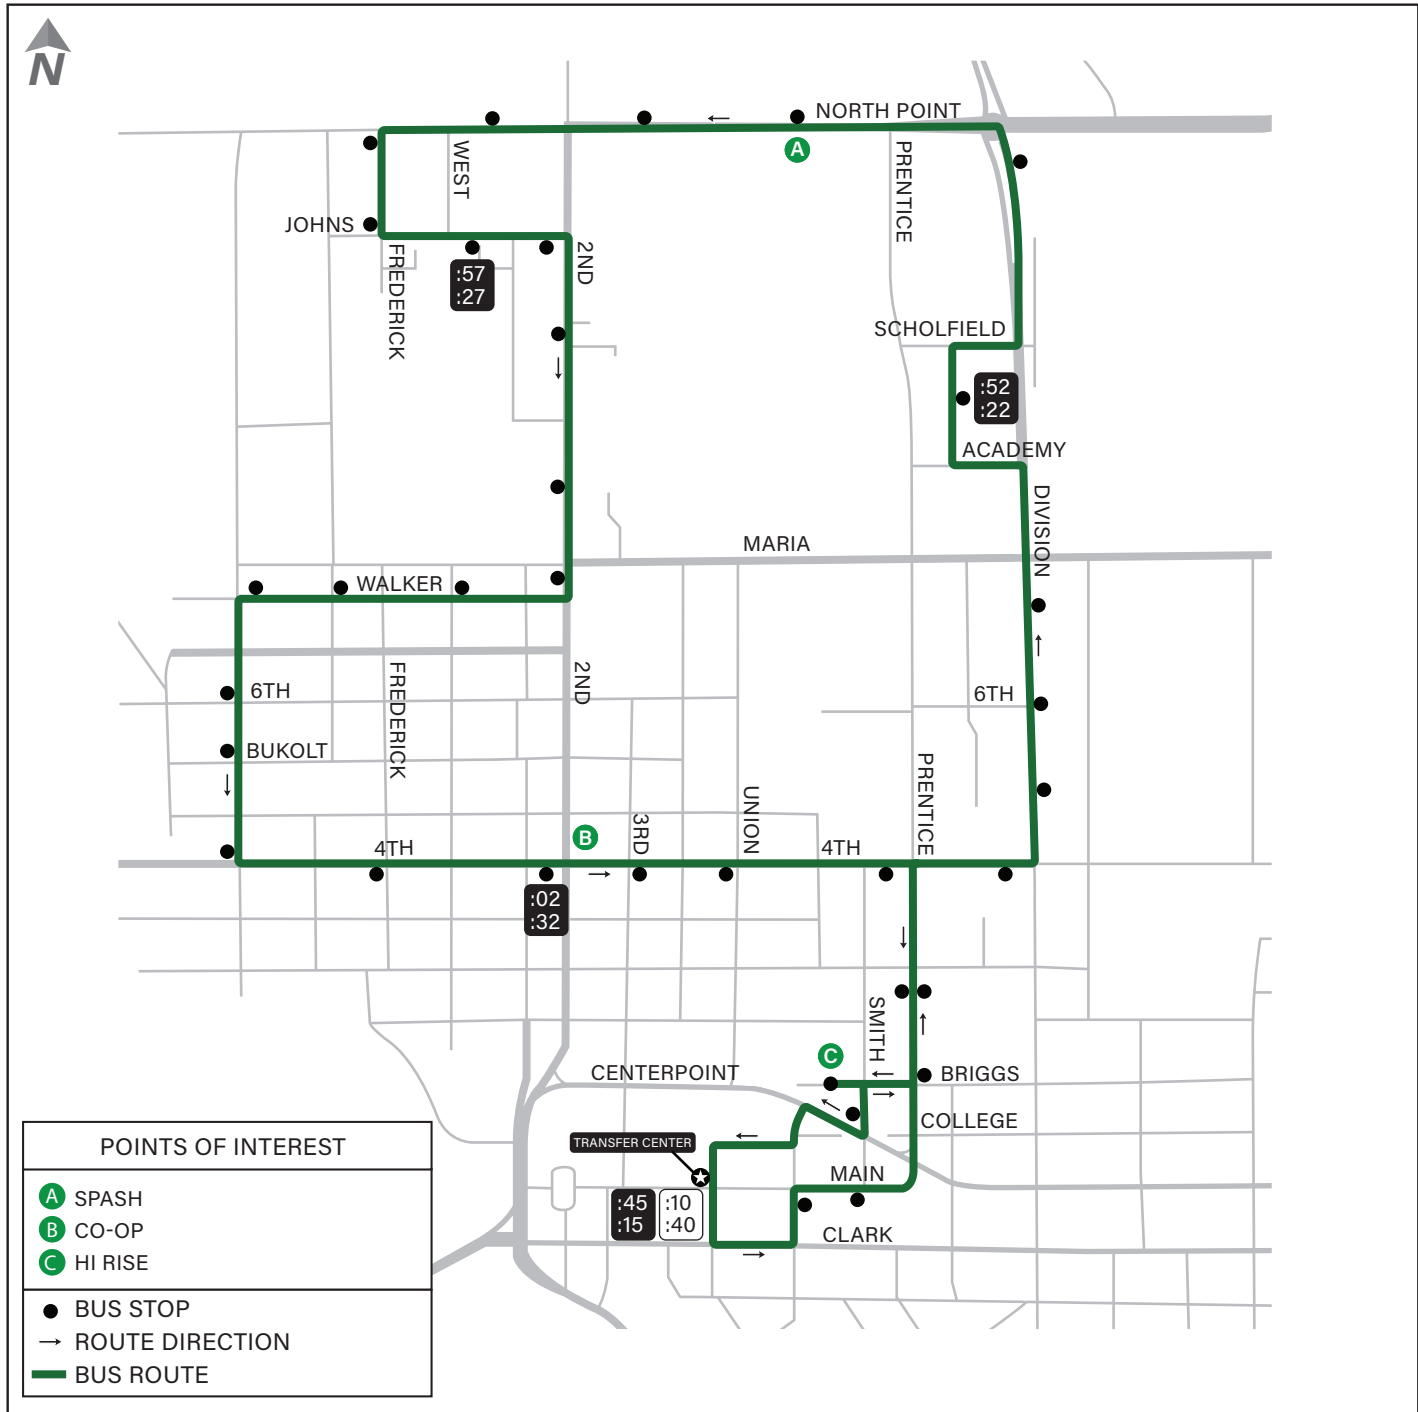

Route 1 Green

Hours of Service: Monday-Friday 6:45am-6:10pm
 (Last bus leaves the Transfer Center at 5:45pm)

Time Points	½ hour	
Transfer Center	:45	:15
Festival Foods	:52	:22
Johns & West	:57	:27
4th & 2nd	:02	:32
Transfer Center	:10	:40