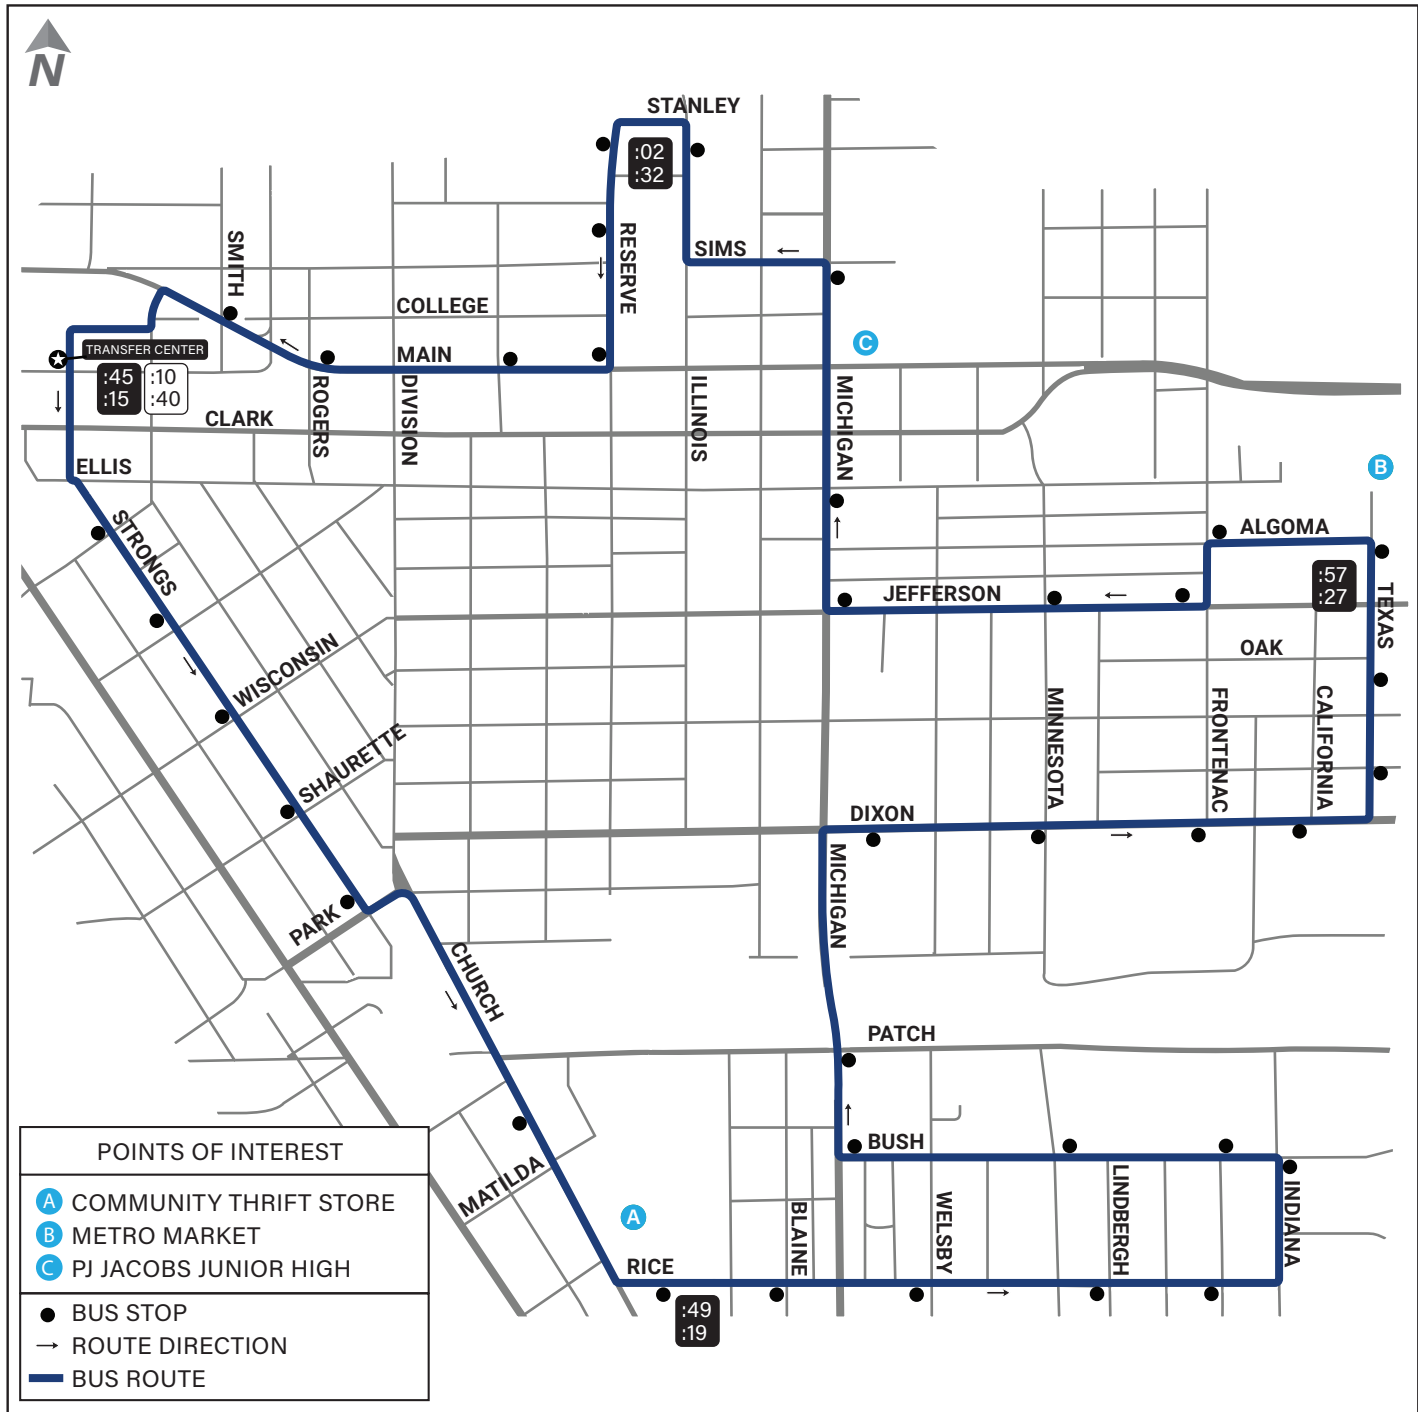

Route 2 Blue

Hours of Service: Monday-Friday 6:45am-6:10pm
(Last bus leaves the Transfer Center at 5:45pm)

Time Points	½ hour	
Transfer Center	:45	:15
Church & Rice	:49	:19
Metro Market	:57	:27
Aspirus Hospital	:02	:32
Transfer Center	:10	:40