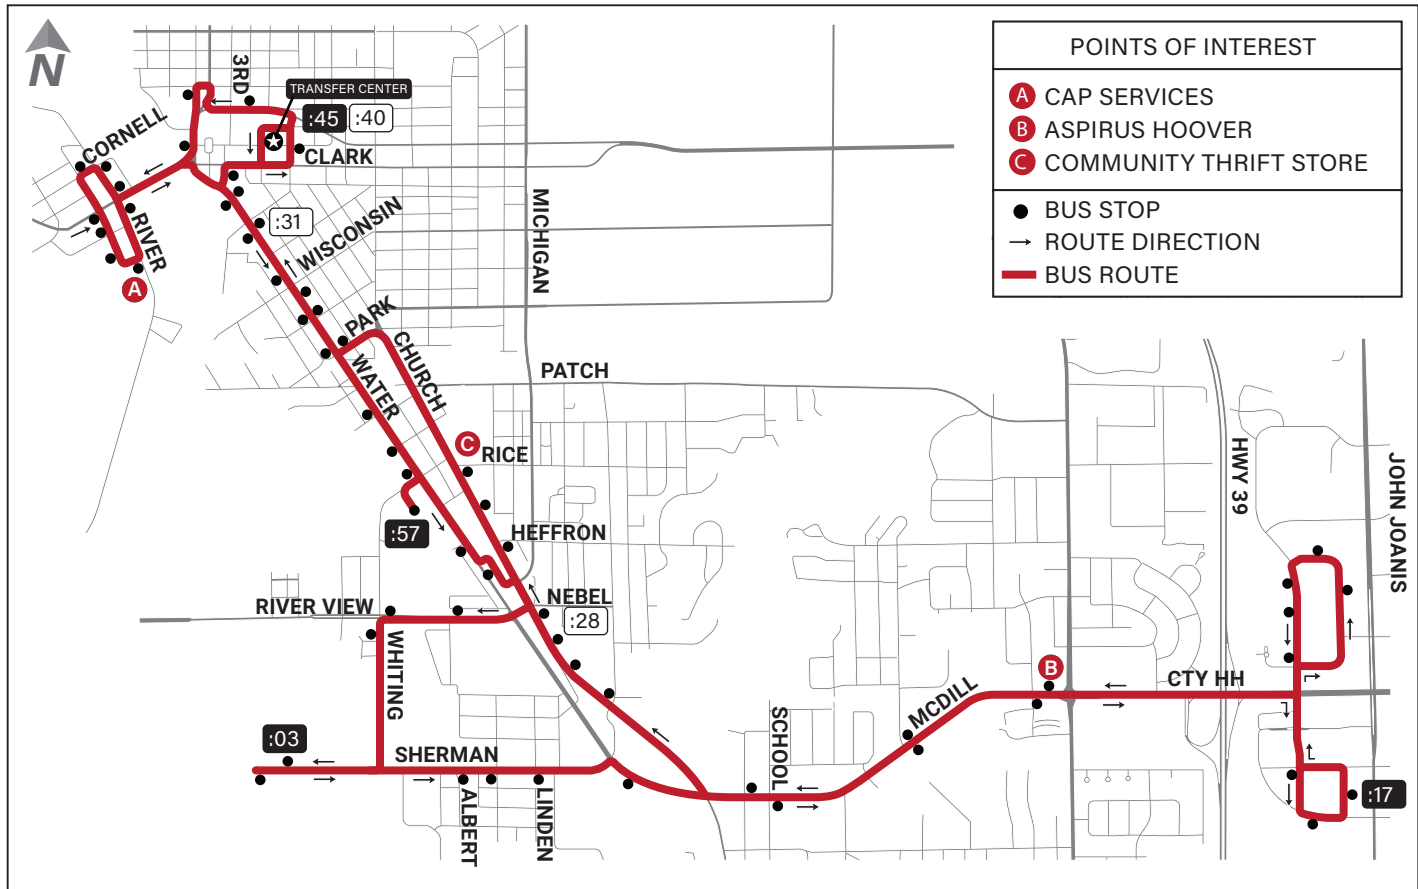

# Route 3 Red

Hours of Service: Monday-Friday 6:45am-5:40pm  
 (Last bus leaves the Transfer Center at 4:45pm)

<b>Outbound</b>	<b>1 hour</b>
Transfer Center	:45
Ruth Gilfrey	:57
Fireside Apartments	:03
Walmart	:17
<b>Inbound</b>	<b>1 hour</b>
Walgreens	:28
ADRC (Lincoln Center)	:31
Transfer Center	:40