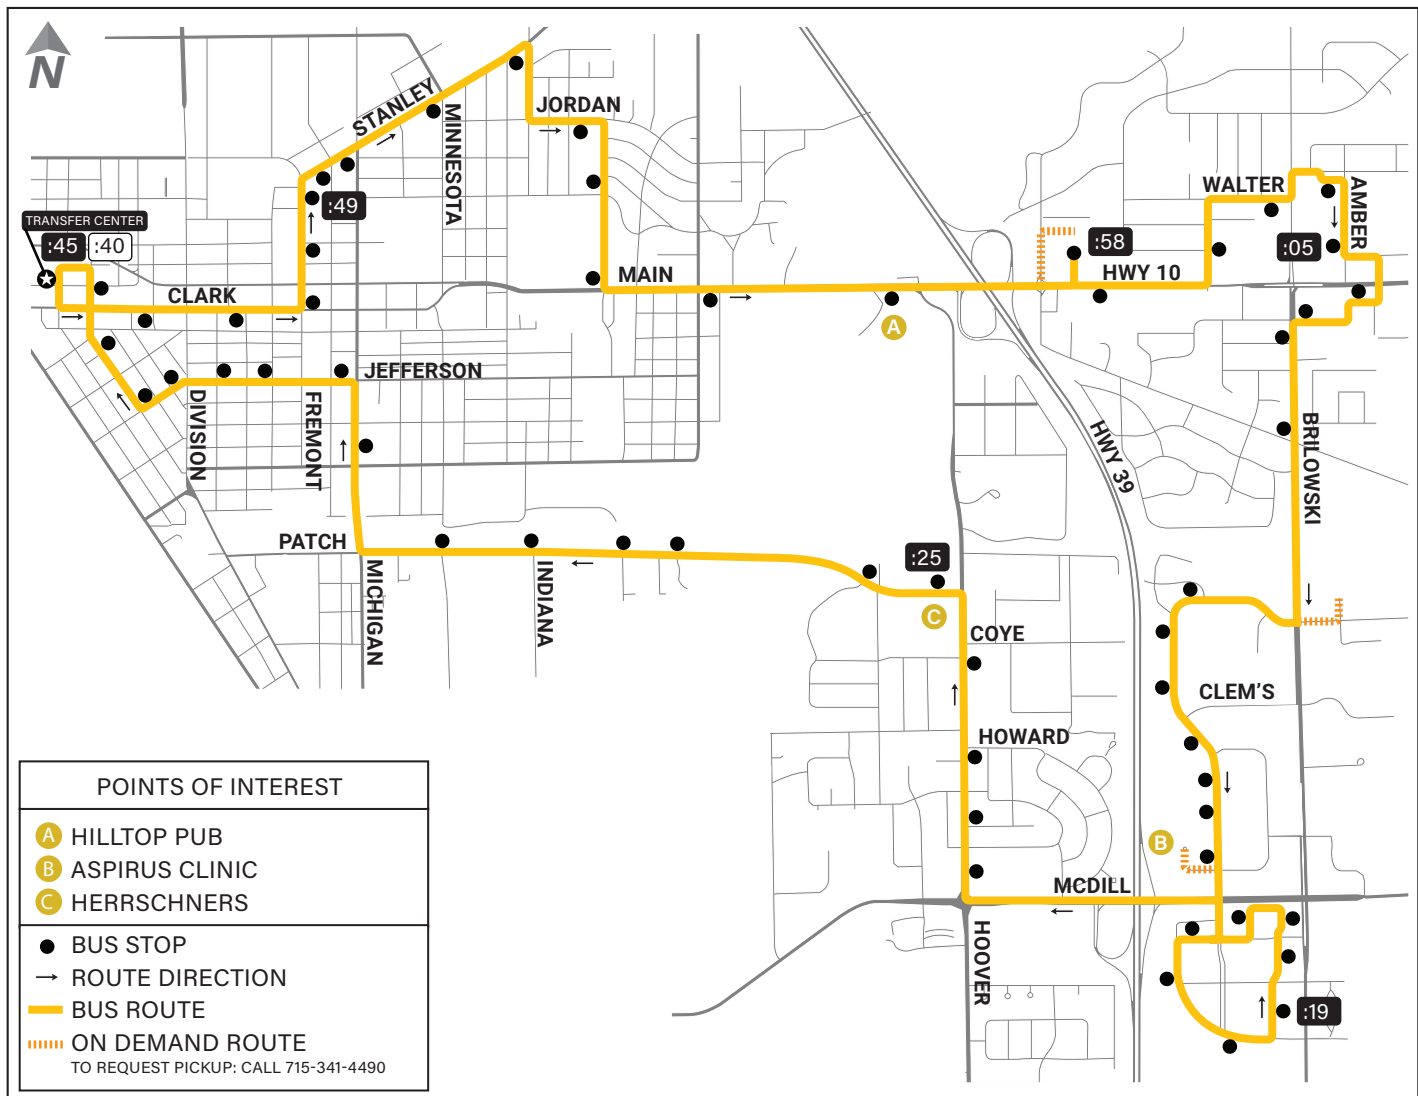

Route 4 Yellow

Hours of Service: Monday-Friday 6:45am-5:40pm
 (Last bus leaves the Transfer Center at 4:45pm)

Time Points	1 hour
Transfer Center	:45
Aspirus Hospital	:49
Target	:58
Aldi	:05
Walmart	:19
Patch & Hoover	:25
Transfer Center	:40