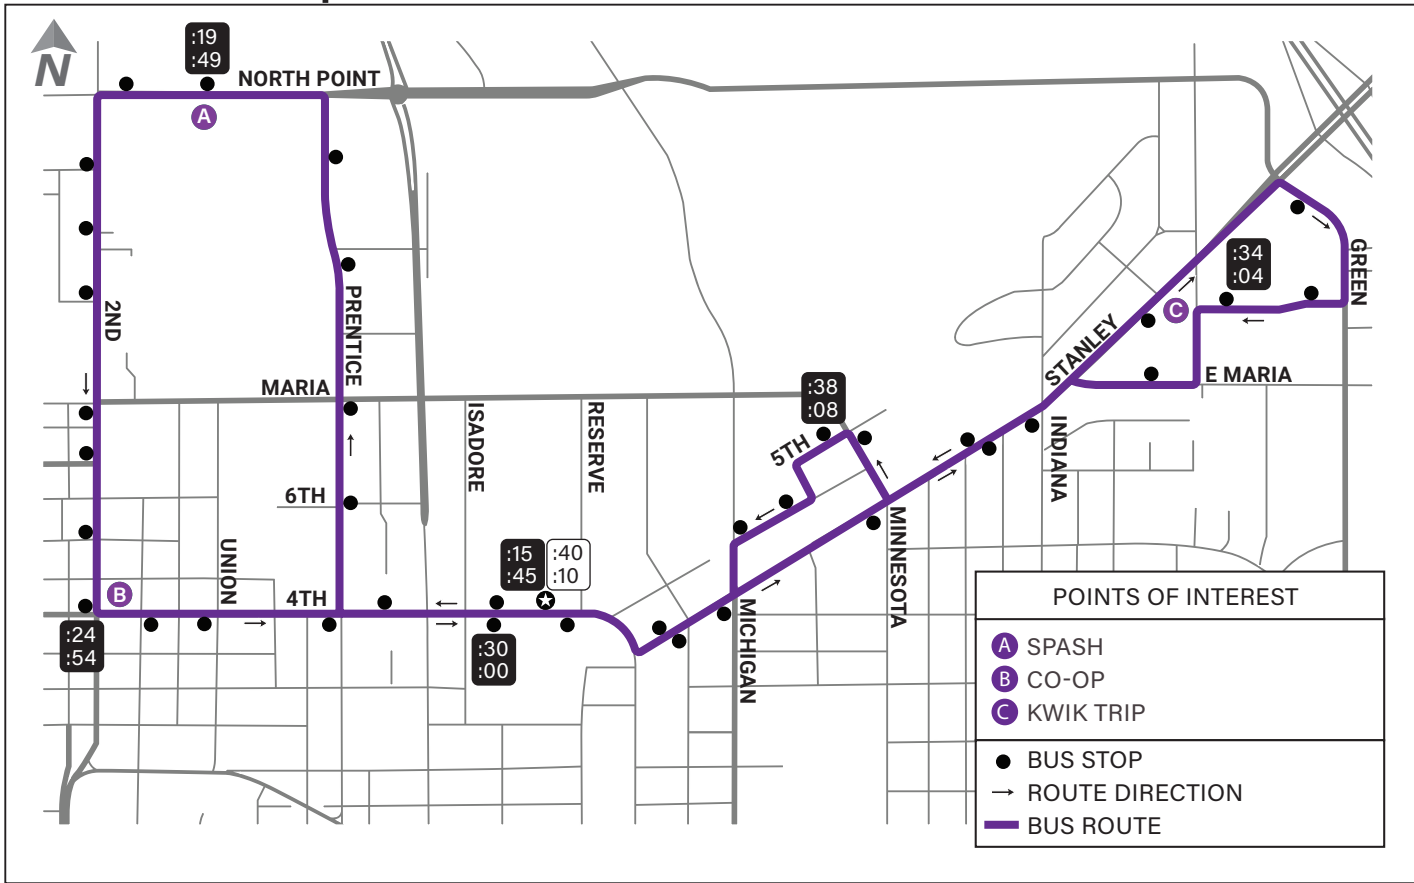

# Route 5 Purple (Operates when UWSP is in full session)

### Hours of Service:

Monday-Thursday 7:15am-10:10pm  
 (Last bus leaves the MCCH at 9:45pm)  
 Friday 7:15am-6:15pm  
 (Last bus leaves the MCCH at 5:45pm)

Time Points	½ hour	
UWSP MCCH	:15	:45
Evergreen Apartments	:19	:49
4th & 2nd	:24	:54
UWSP CCC	:30	:00
Doolittle Dr	:34	:04
Village Apartments	:38	:08
UWSP MCCH	:40	:10