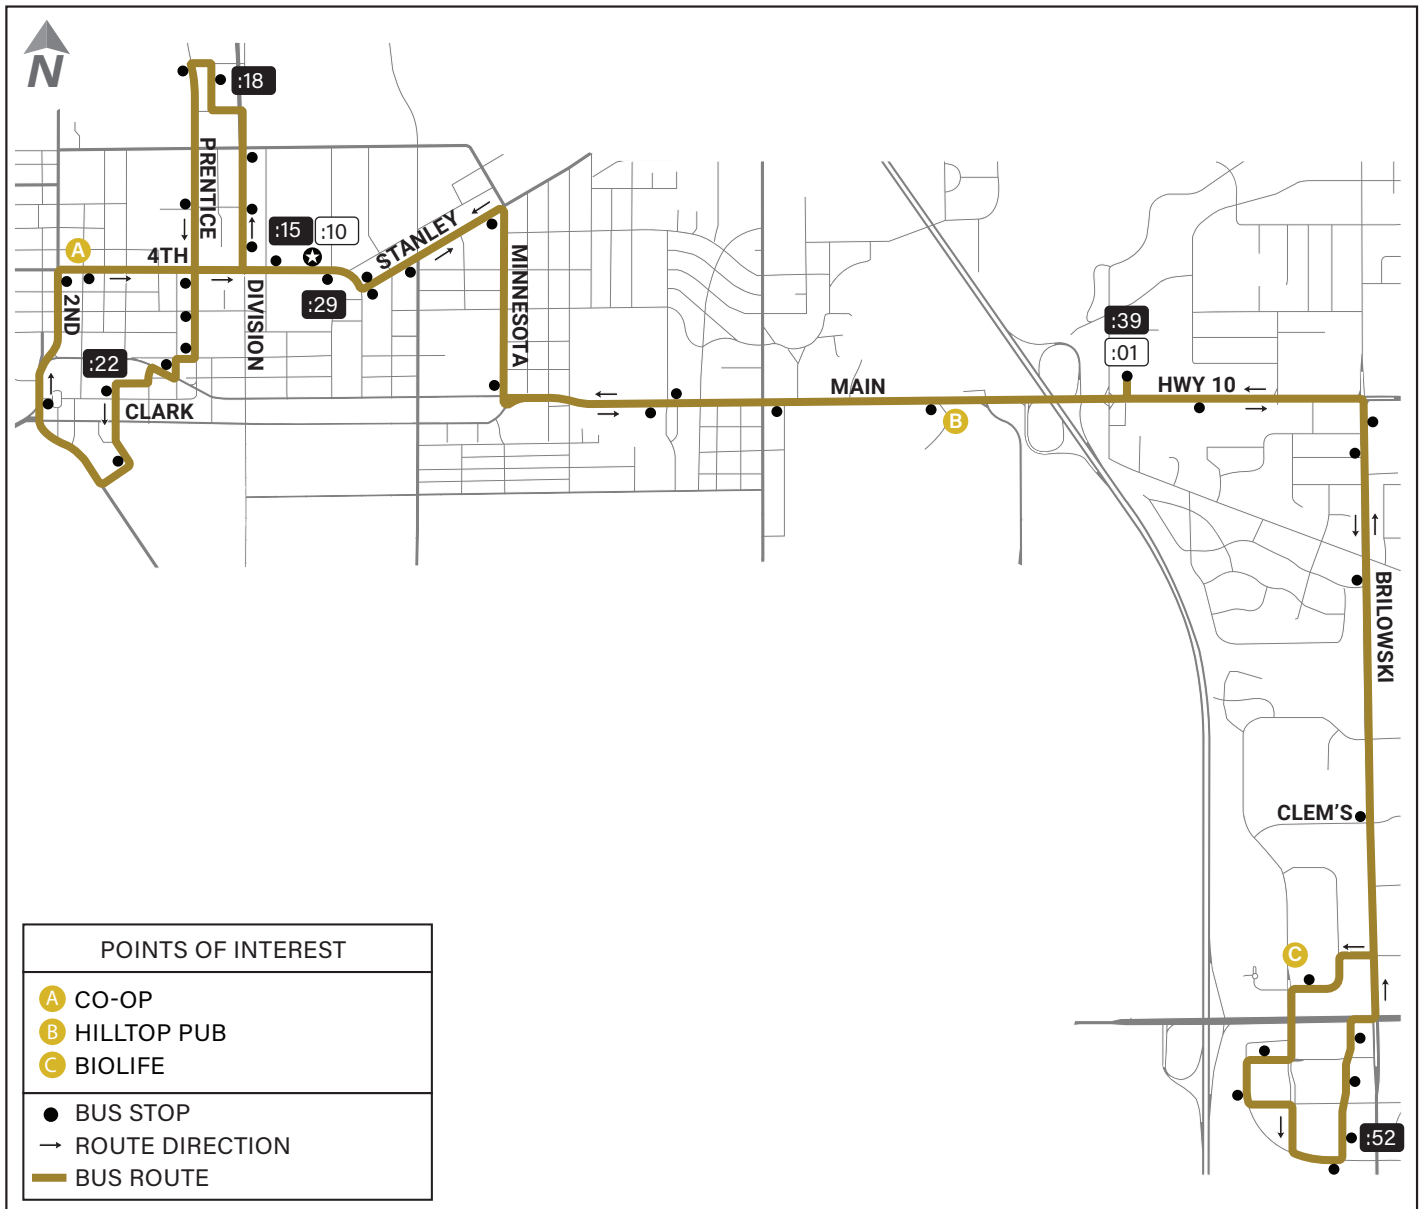

Route 6 Gold (Operates when UWSP is in full session)

Hours of Service: Saturday 11:15am-5:10pm
 (Last bus leaves MCCH at 4:15pm)

Outbound	1 hour
UWSP MCCH	:15
Festival Foods	:18
Transfer Center	:22
UWSP CCC	:29
Target	:39
Walmart	:52

Inbound	1 hour
Target	:01
UWSP MCCH	:10