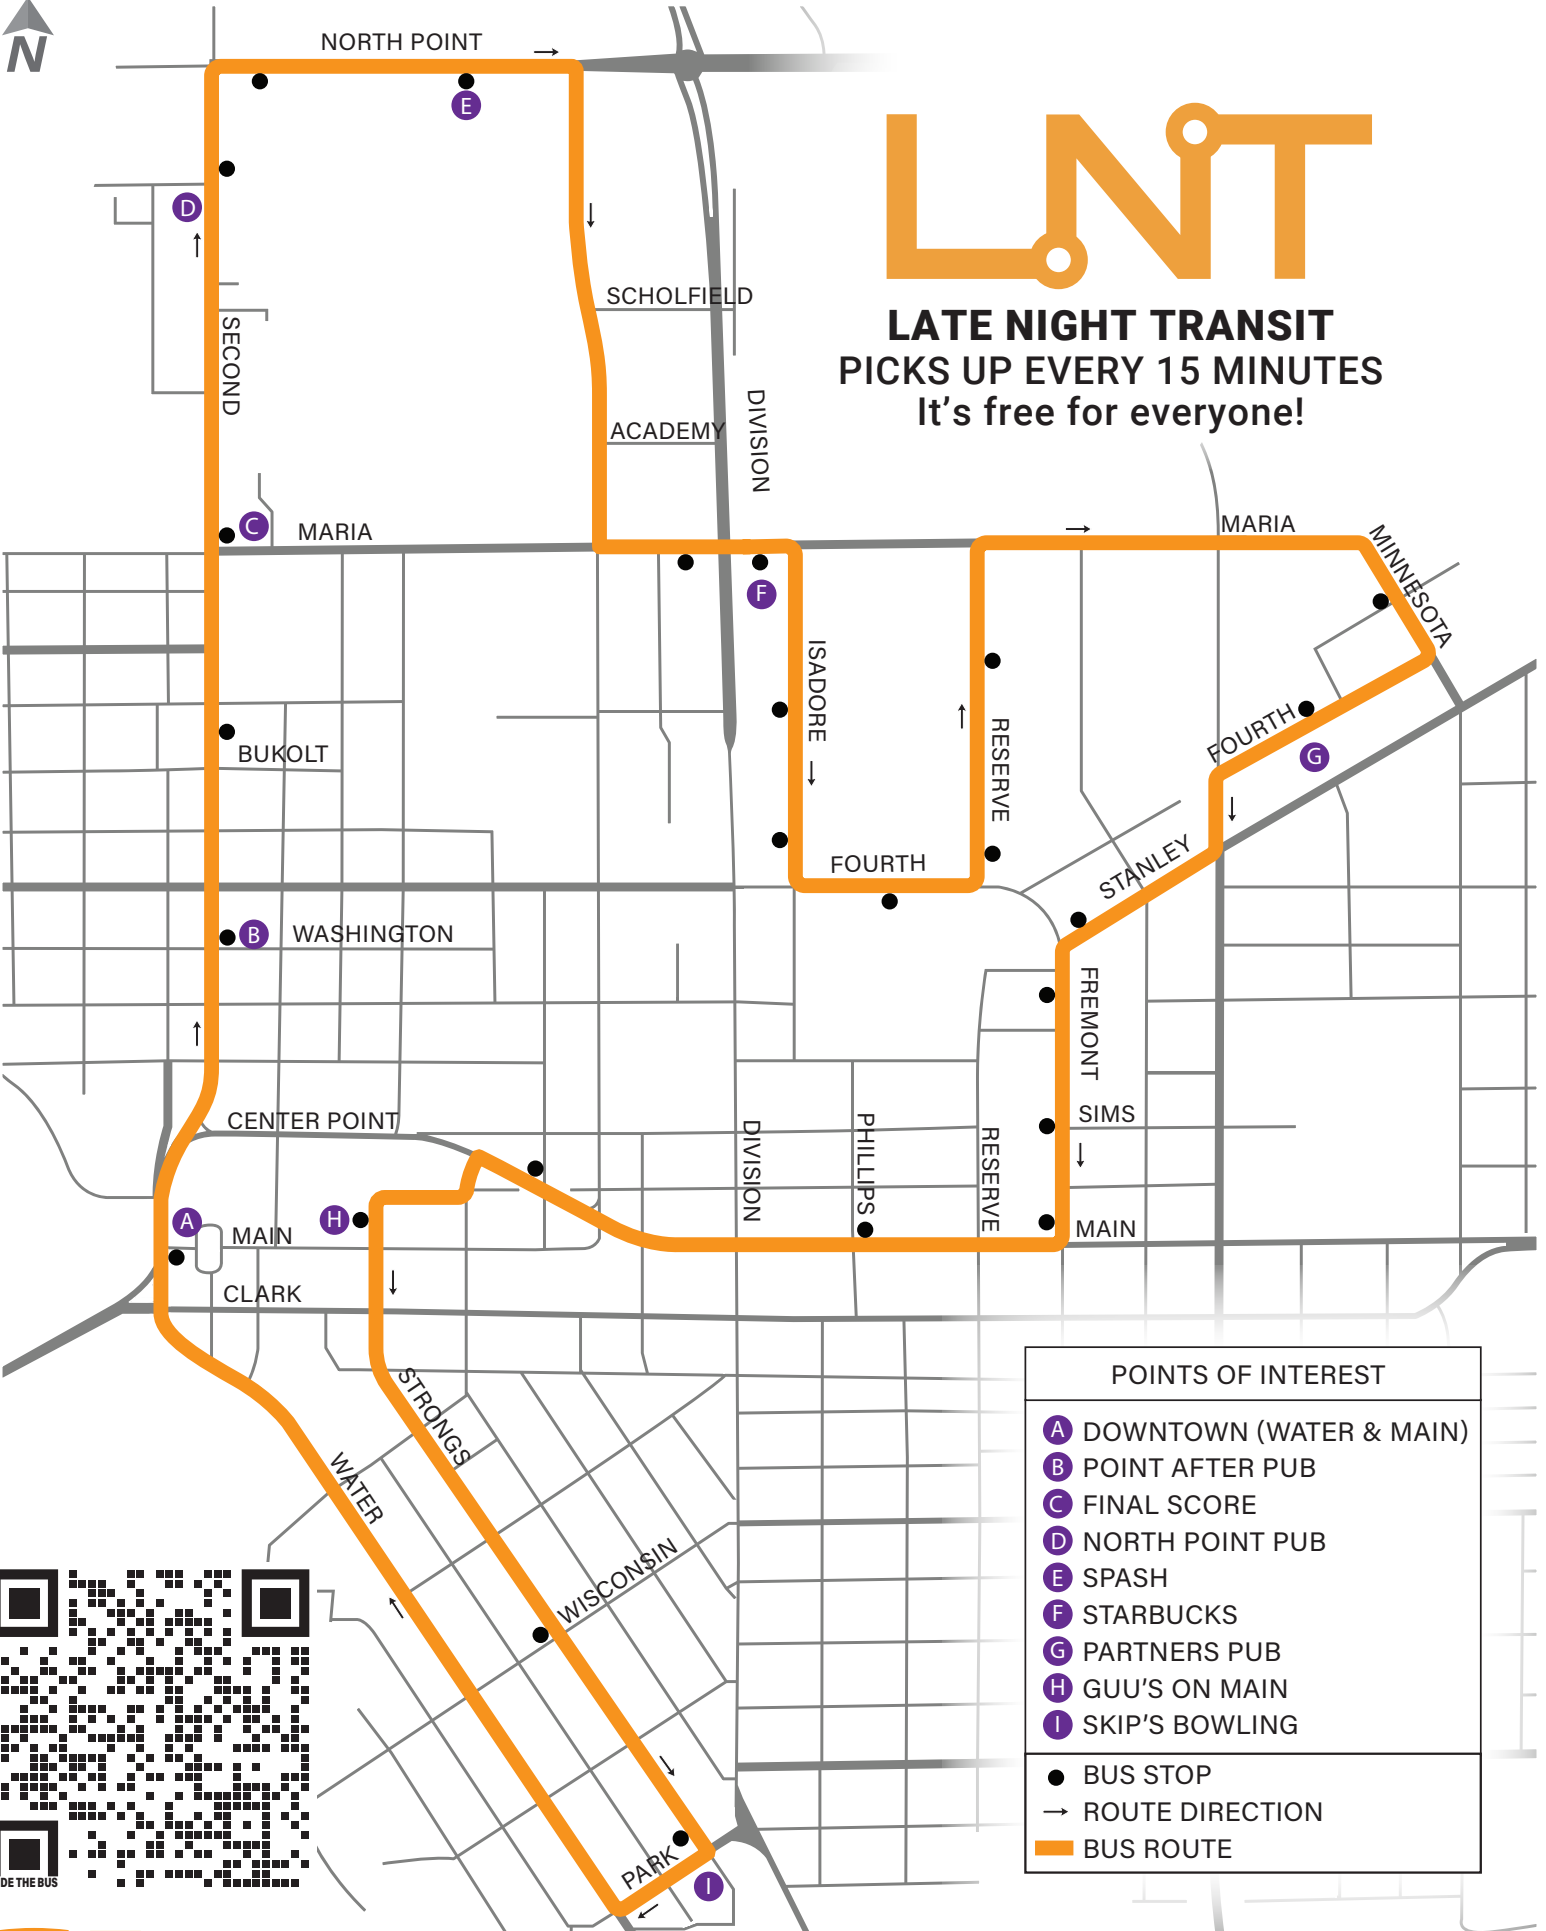

**LATE NIGHT TRANSIT**  
**PICKS UP EVERY 15 MINUTES**  
**It's free for everyone!**

POINTS OF INTEREST	
<b>A</b>	DOWNTOWN (WATER & MAIN)
<b>B</b>	POINT AFTER PUB
<b>C</b>	FINAL SCORE
<b>D</b>	NORTH POINT PUB
<b>E</b>	SPASH
<b>F</b>	STARBUCKS
<b>G</b>	PARTNERS PUB
<b>H</b>	GUU'S ON MAIN
<b>I</b>	SKIP'S BOWLING
<b>●</b>	BUS STOP
<b>→</b>	ROUTE DIRECTION
<b>—</b>	BUS ROUTE

Hours of service: Friday-Saturday 6:30pm-3:00am  
 (Last bus leaves Water and Main at 2:30pm)